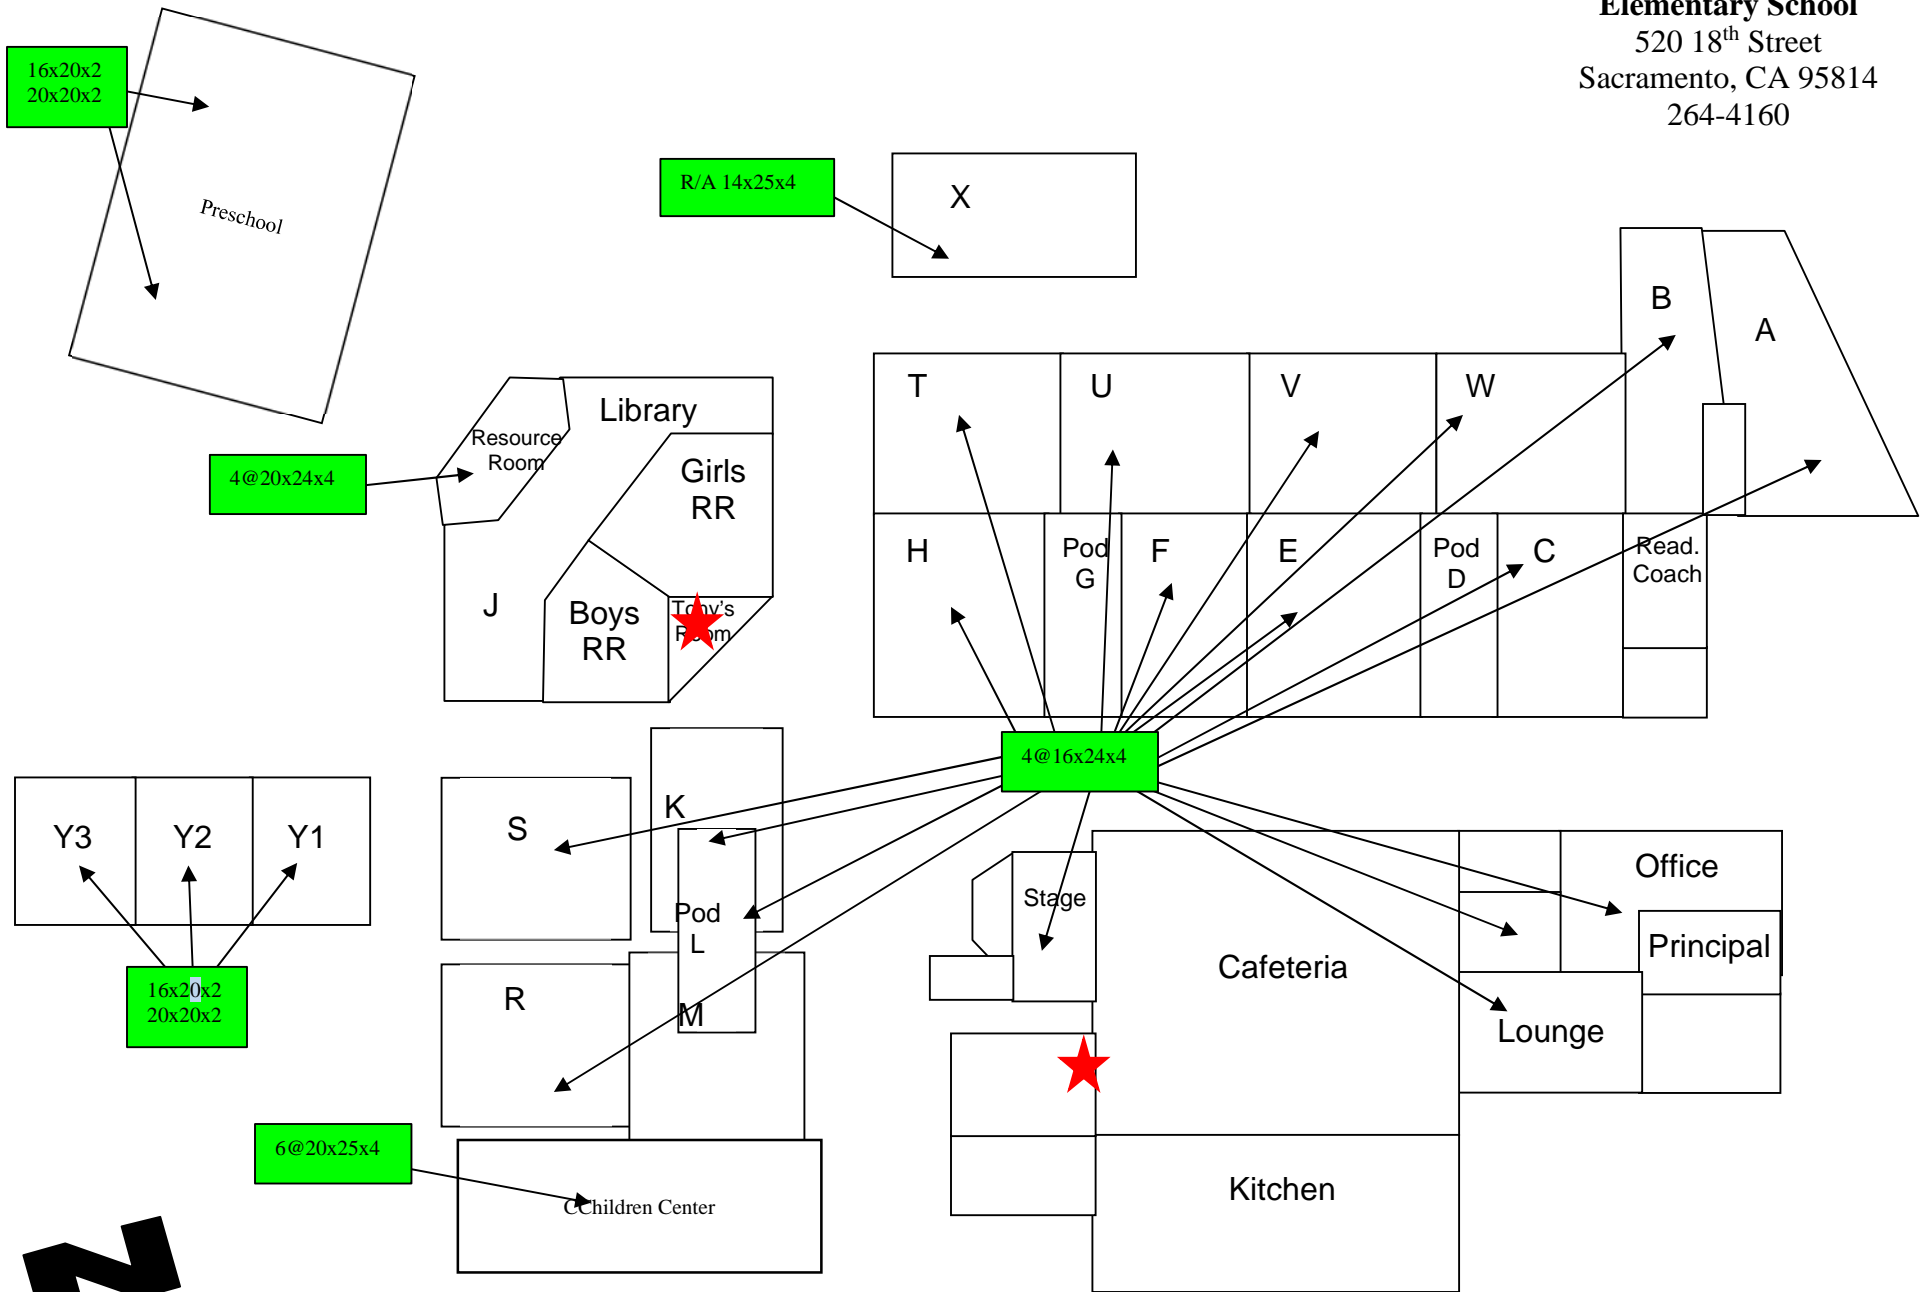

**Washington
Elementary School**
520 18th Street
Sacramento, CA 95814
264-4160

MERV 13
ROOF ACCESS