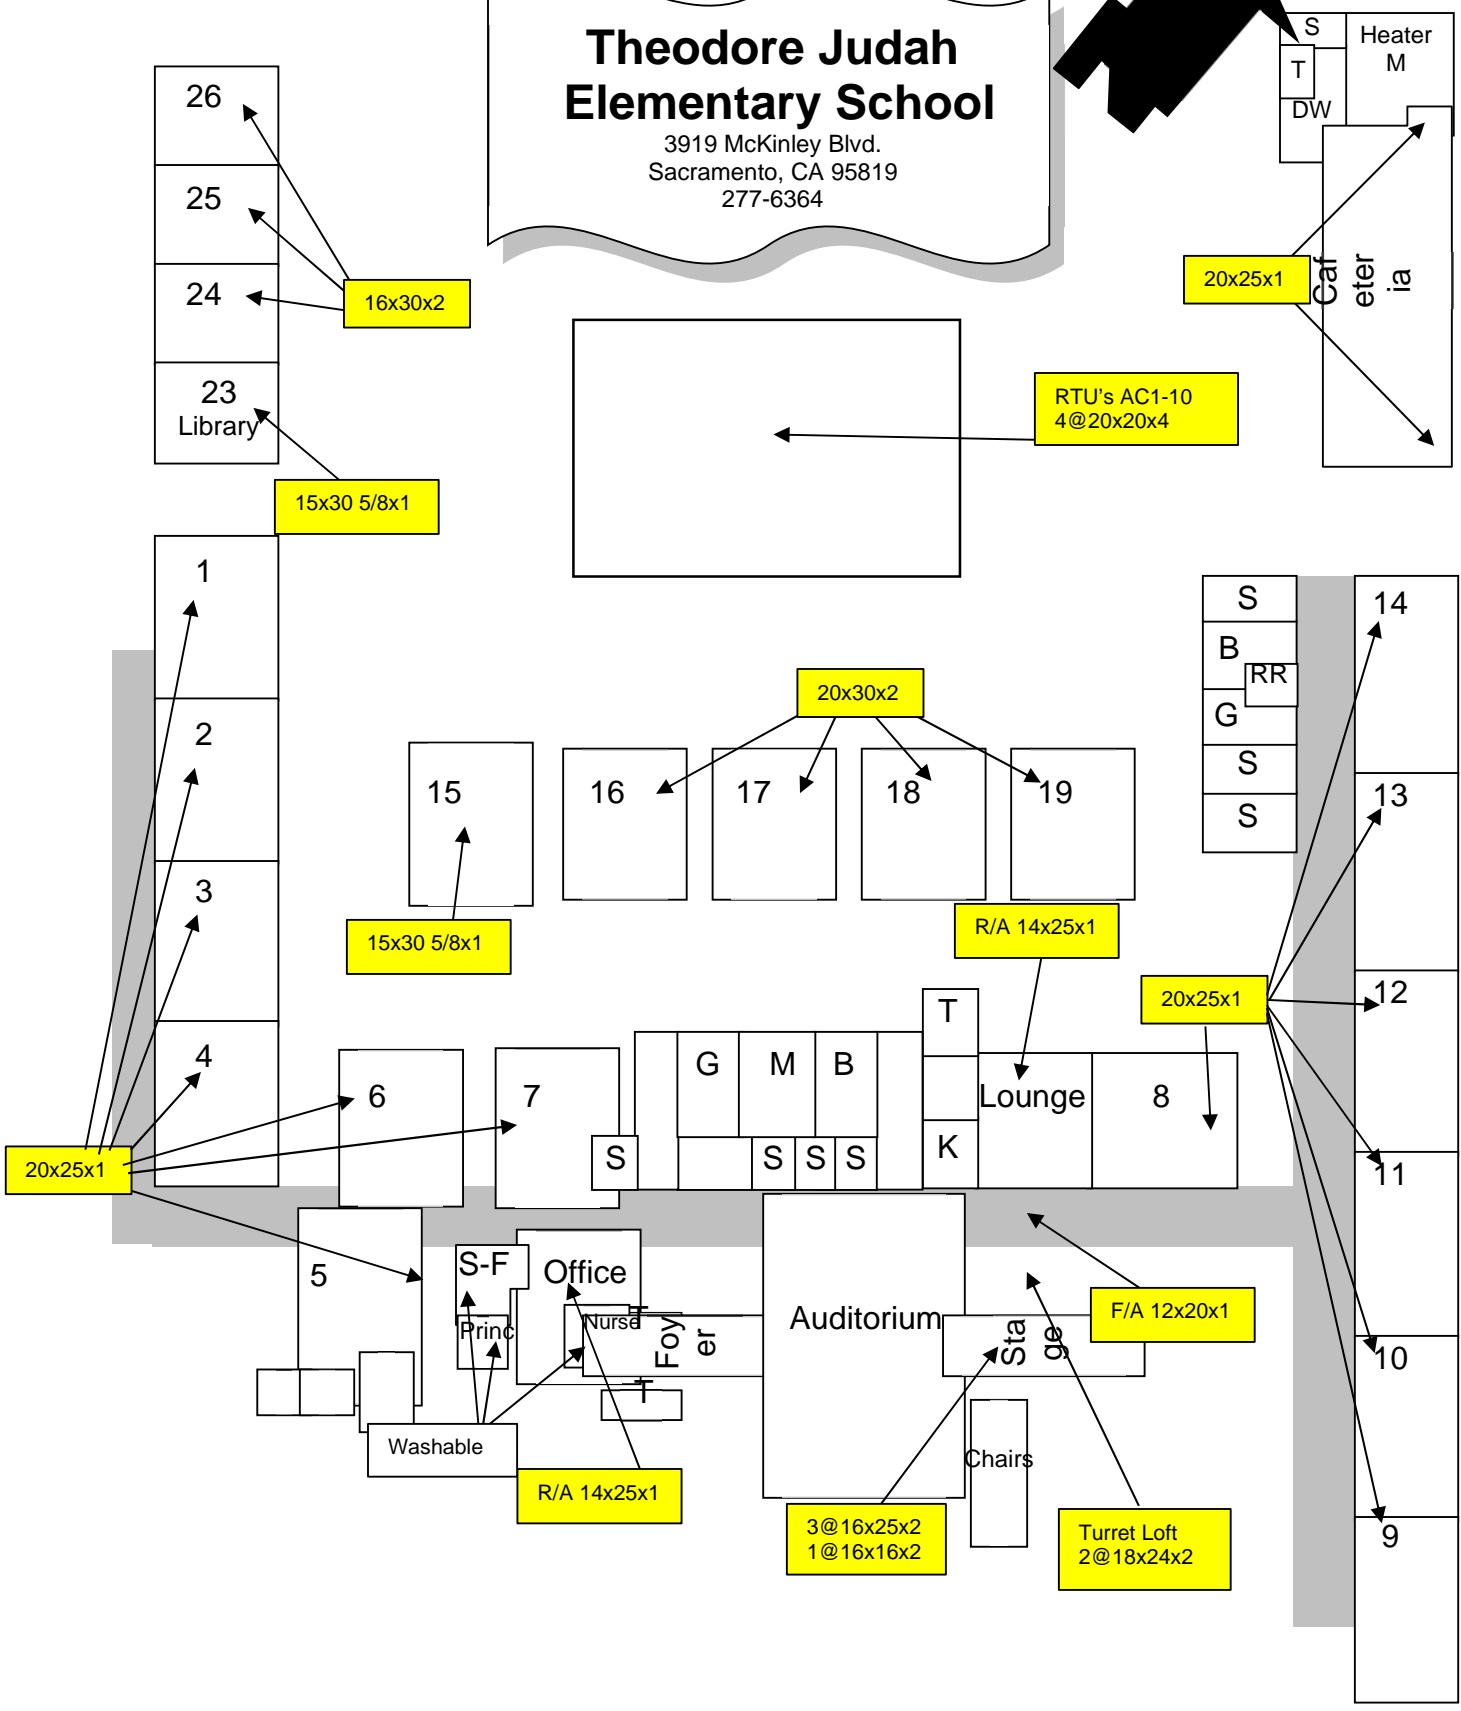

MERV 8

Theodore Judah Elementary School

3919 McKinley Blvd.
 Sacramento, CA 95819
 277-6364

McKinley Blvd.