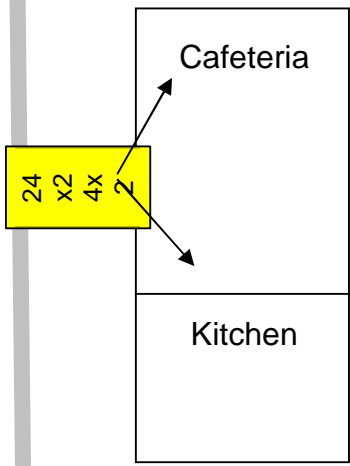

East RR

Monterey Way

Sutterville Elementary School
 4967 Monterey Way
 Sacramento, CA 95822
 277-6693

4th R Bldg 1

4th R Bldg 2

Rm 24

20x30x2

Window unit
 Reznor Heat