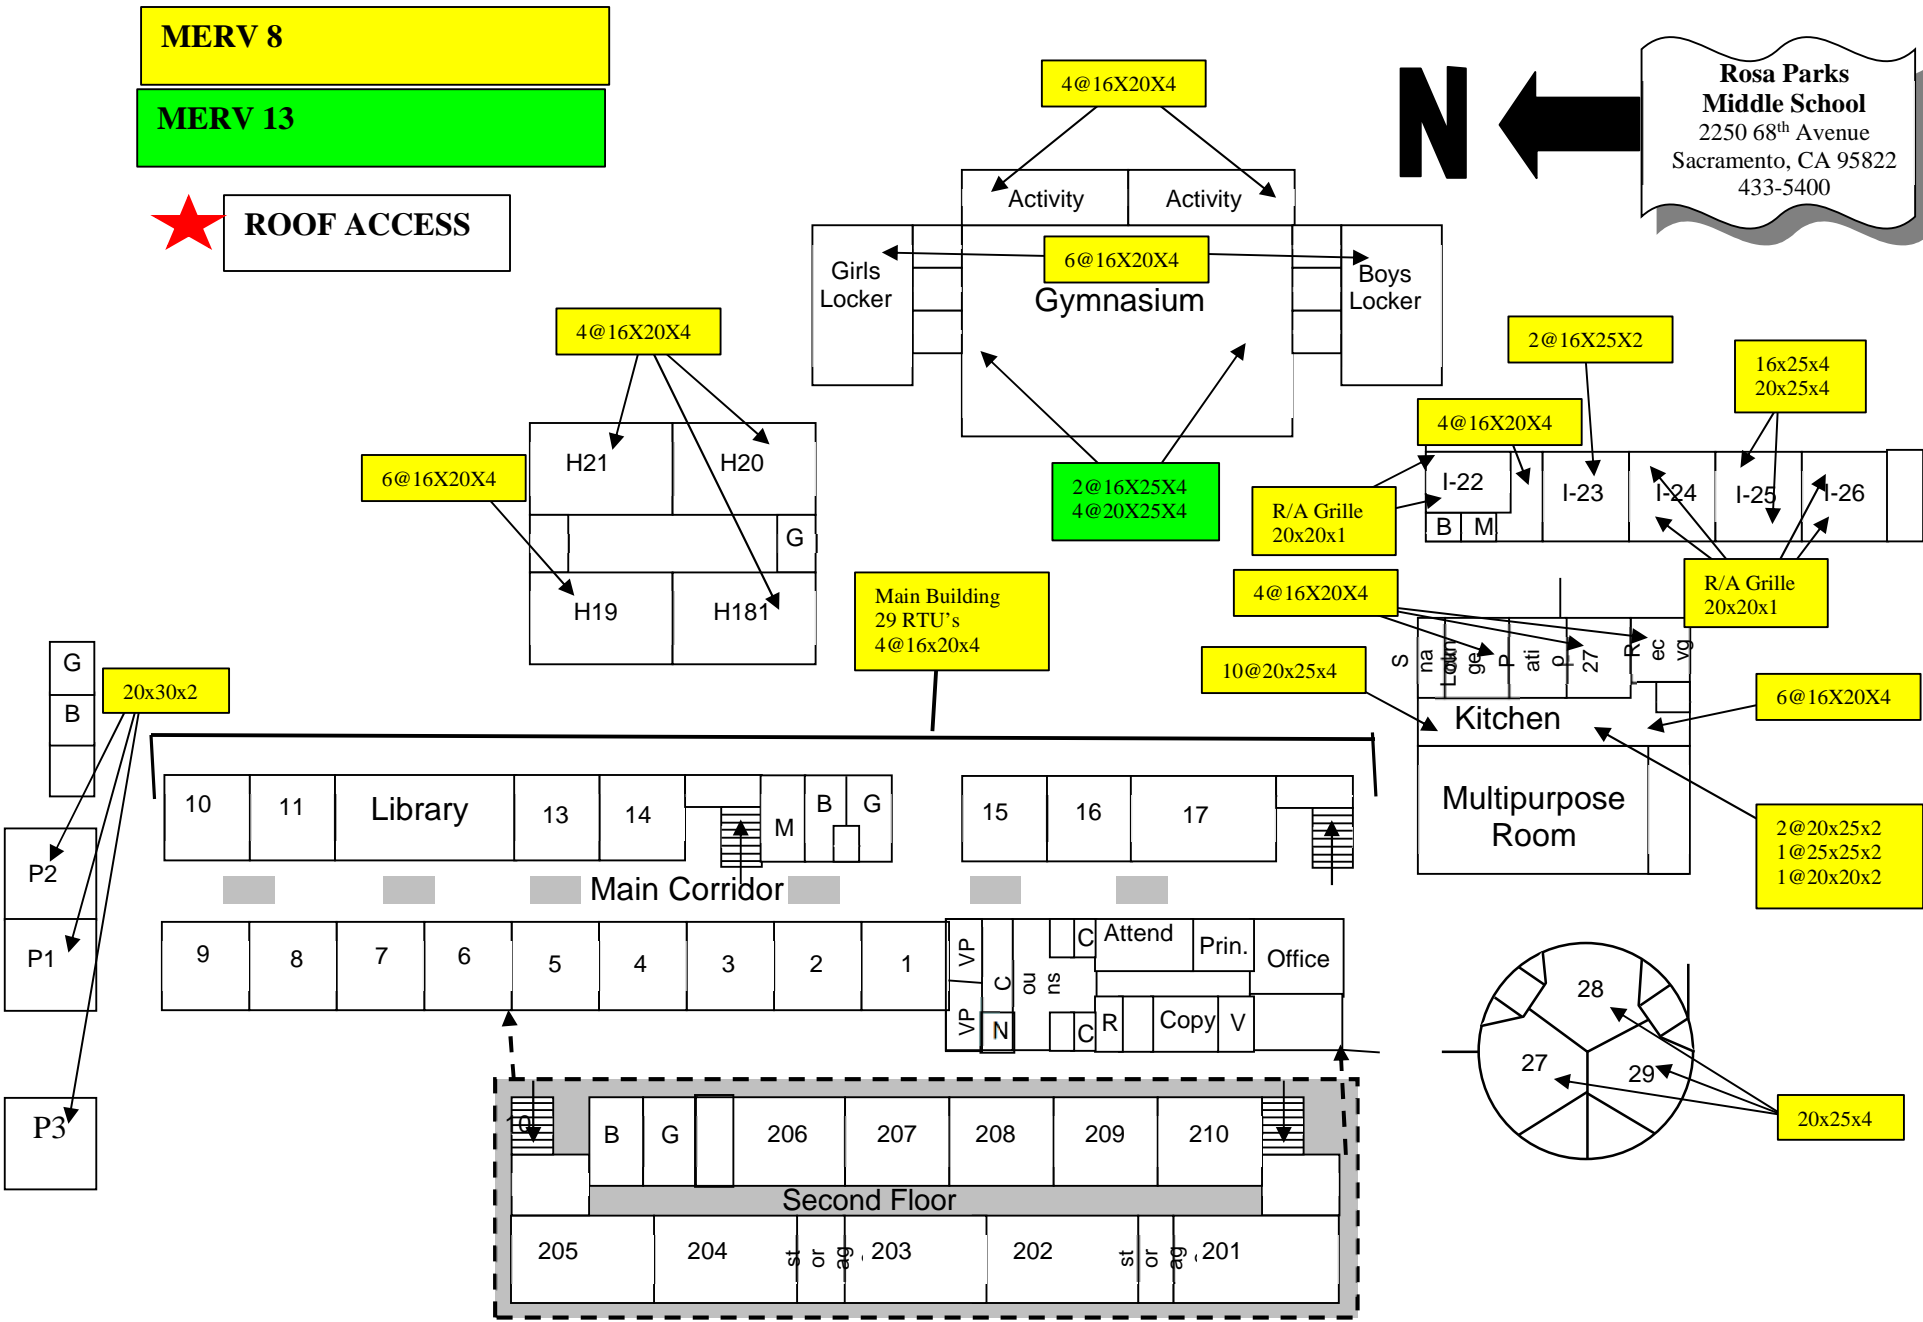

MERV 8

MERV 13

★ ROOF ACCESS

Rosa Parks Middle School
2250 68th Avenue
Sacramento, CA 95822
433-5400

Mirandy Drive