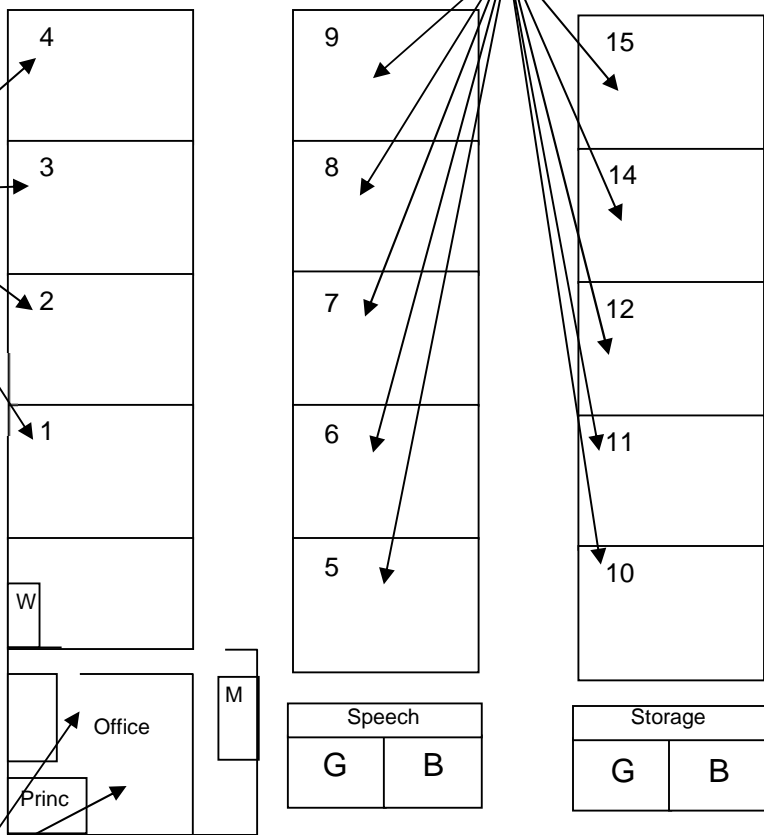

Folsom Blvd.

60<sup>th</sup> Street

**Phoebe Hearst  
Elementary School**  
1410 60<sup>th</sup> Street  
Sacramento, CA 95819  
277-6690