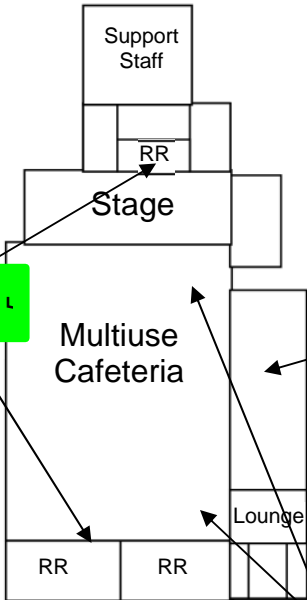

**MERV 8**  
**MERV 13**

20x30x2

20x30x1

15x30 5/8x1

16x25x1

16x20x2

2@16x20x2

16x30x2

Play Equipment

Library

20x30x2

Healthy Start

14x25x1

**Pacific Elementary School**  
6201 41<sup>st</sup> Street  
Sacramento, CA 95824  
433-5089

2@16x20x2

2@16x20x2

**OFFICE**

1@20x20x2

4@20x20x2

Parking

41<sup>st</sup> Street