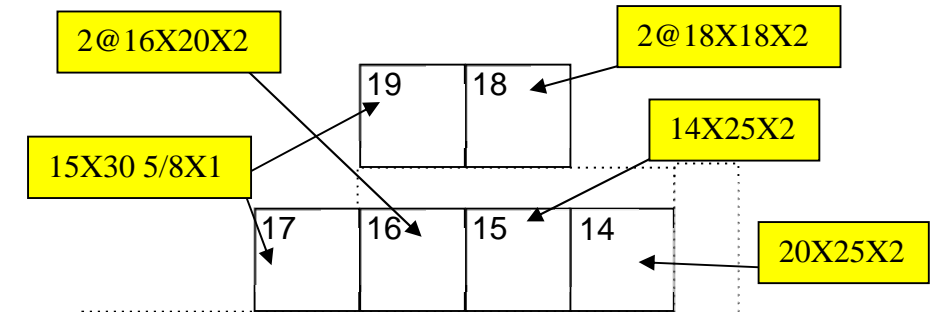

O.W. Erlewine Elementary School

2441 Stansberry Way
 Sacramento, CA 95826
 228-5870

N

an sb err y W ay

Playground

Parking

MERV 13

MERV 8

9@16X25X2

2@16X25X2

22X22X4

4thR

Pre Sch.

Multi-Purpose Room

Stage