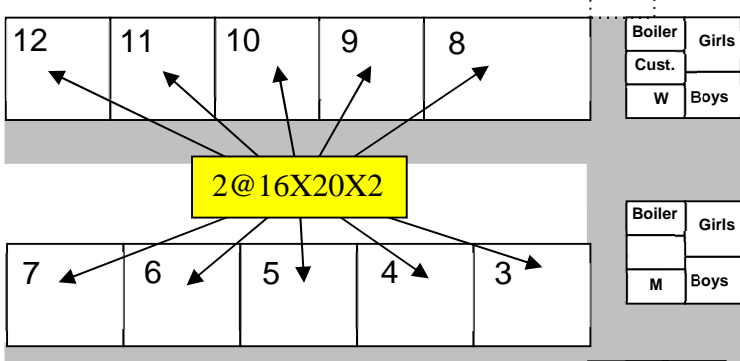

O.W. Erlewine Elementary School

2441 Stansberry Way
 Sacramento, CA 95826
 228-5870

N

an sb err y W ay

Playground

Parking

MERV 13

MERV 8

9@16X25X2

2@16X25X2

22X22X4

4thR

Pre Sch.

Multi-Purpose Room

Stage