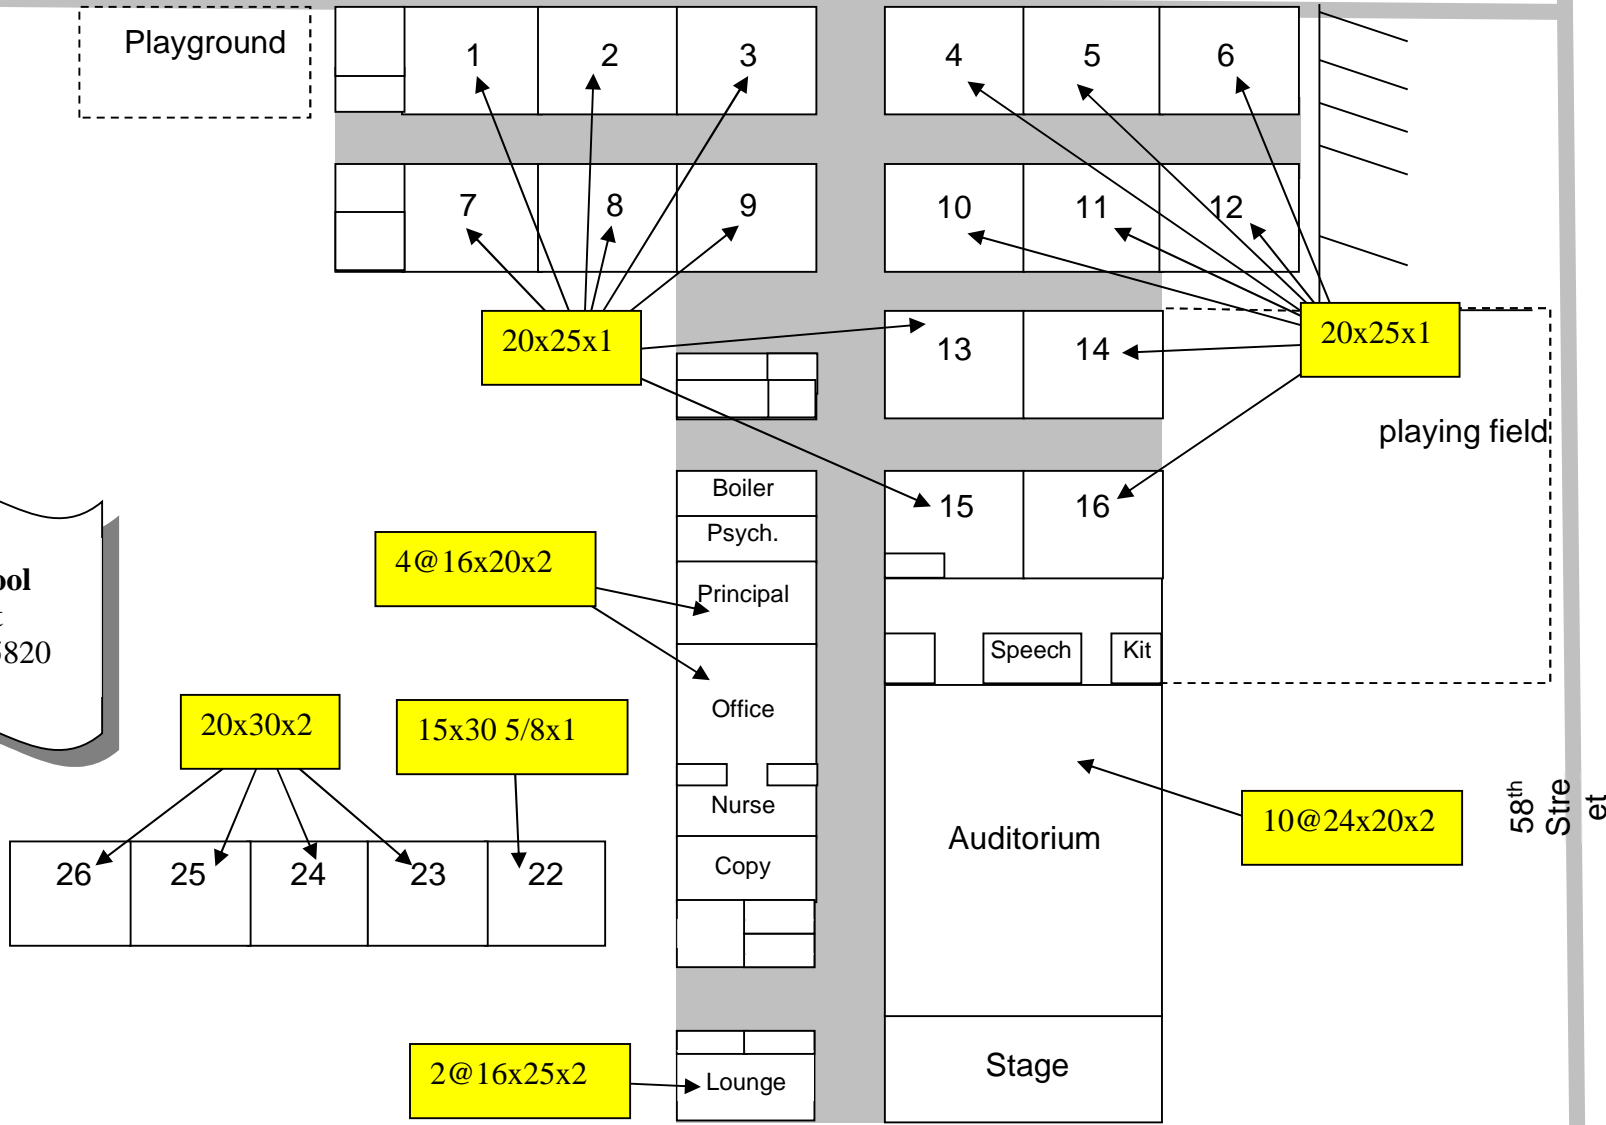

22nd Ave

Playground

**Mark Twain
Elementary School**
4914 58th Street
Sacramento, CA 95820
277-6670

MERV 8