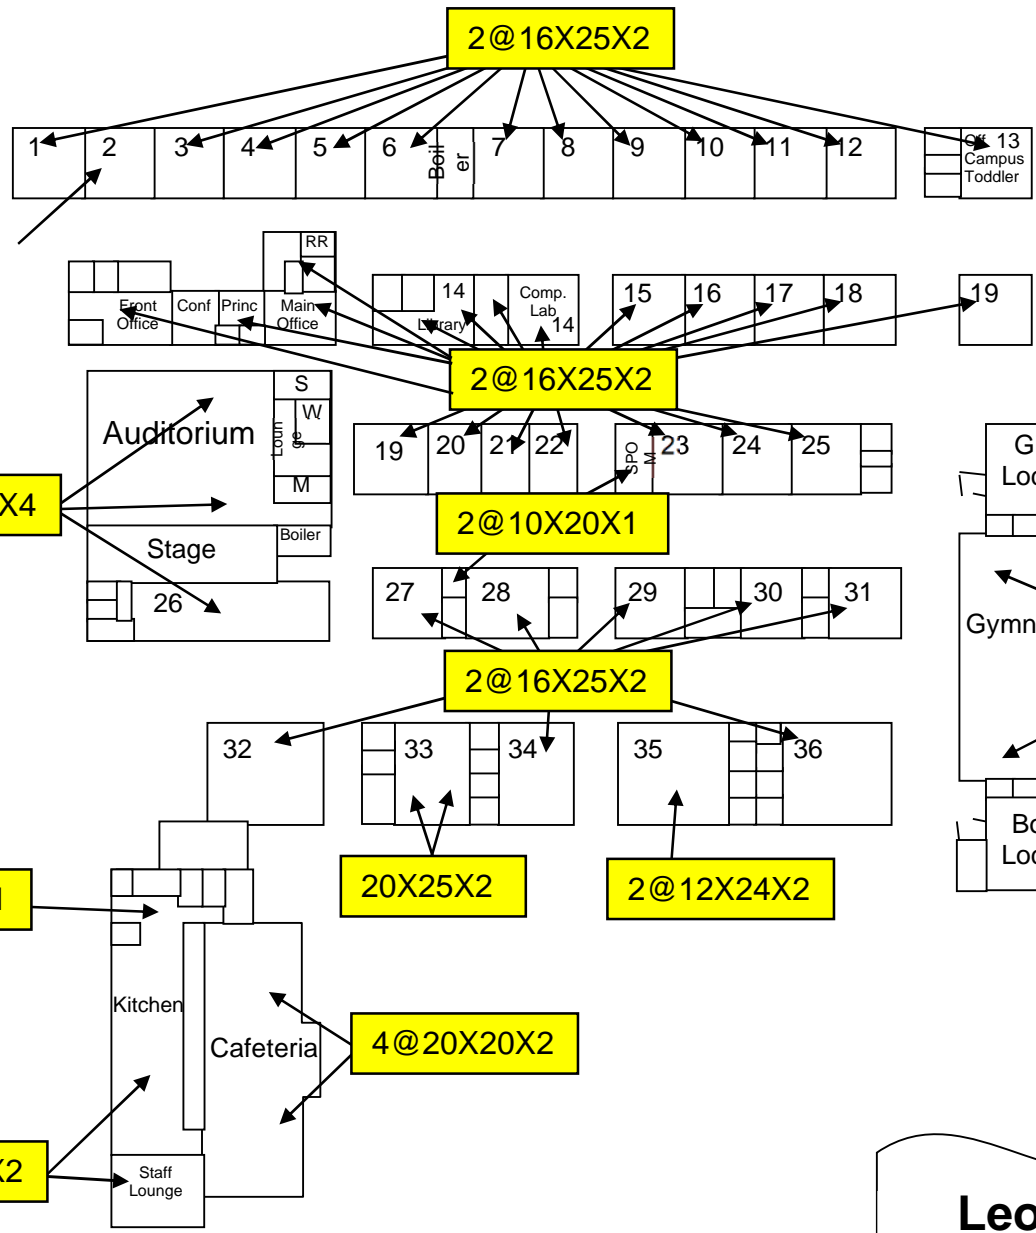

Joaquin Way

MERV 8

**Leonardo DaVinci
K-8 School**
 4701 Joaquin
 Sacramento, CA 95822
 277-6496