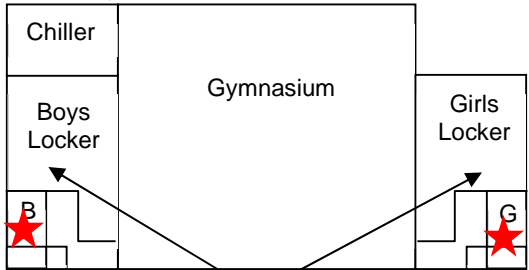

**Kit Carson Middle School**  
 5301 N Street  
 Sacramento, CA 95819  
 277-6750

Ground Mount  
 6@20x25x4

4@16x20x4

4@20x20x4

4@20x25x4

9@16x20x2

9@16x20x2

2@18X24X4

6@16x20x2

1@18x24x4

1@18x22x1

1@18x24x4

???

10@16X20X2

MERV 13

MERV 8

9@16X20X2

6@16X20X2

N STREET