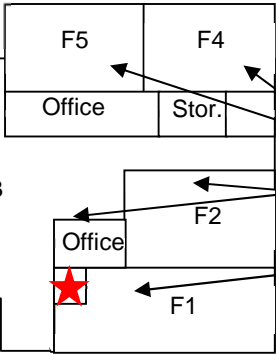

**Kit Carson Middle School**  
 5301 N Street  
 Sacramento, CA 95819  
 277-6750

Ground Mount  
 6@20x25x4

4@16x20x4

4@20x20x4

4@20x25x4

9@16x20x2

9@16x20x2

2@18X24X4

6@16x20x2

1@18x24x4

1@18x22x1

1@18x24x4

???

10@16X20X2

MERV 13

MERV 8

9@16X20X2

6@16X20X2

N STREET