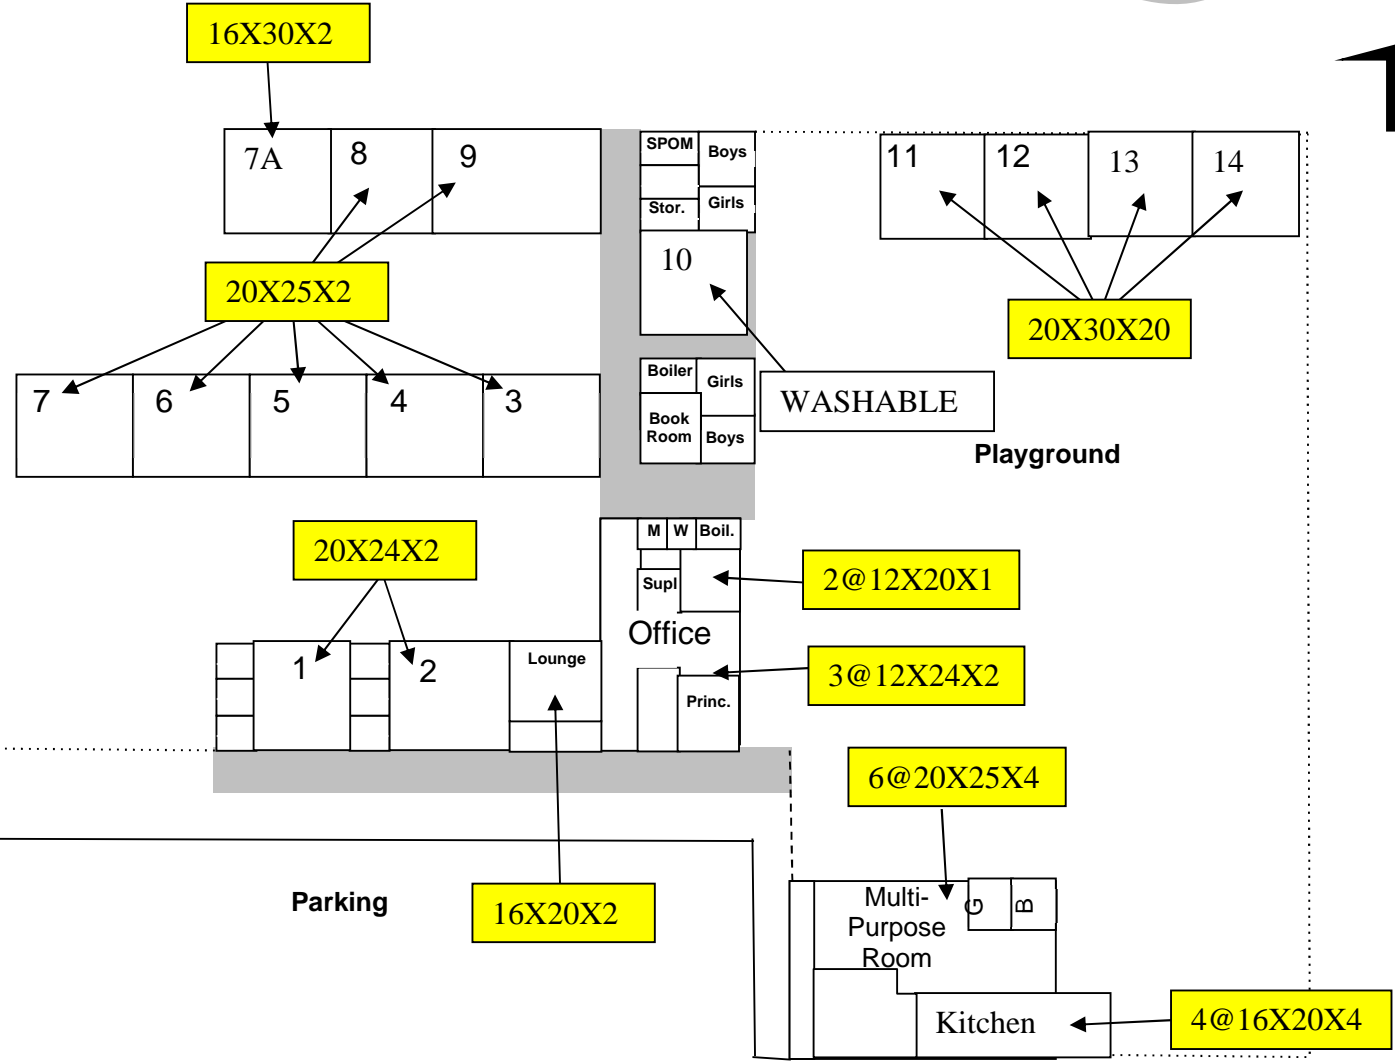

MERV 8

**John Morse Waldorf
Methods Magnet**
1901 60th Avenue
Sacramento, CA 95822
433-5544

Parking

Playground

Office

Multi-Purpose Room

Kitchen

WASHABLE

SPOM
Boys
Stor.
Girls

Boiler
Book Room
Girls
Boys

M W Boil.
Supl.

Princ.

16X30X2

20X25X2

20X24X2

16X20X2

20X30X20

2@12X20X1

3@12X24X2

6@20X25X4

4@16X20X4