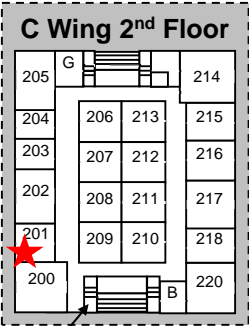

**John F. Kennedy
High School**
6715 Gloria Drive
Sacramento, CA 95831

MERV 8

★ ROOF ACCESS

Gloria Drive