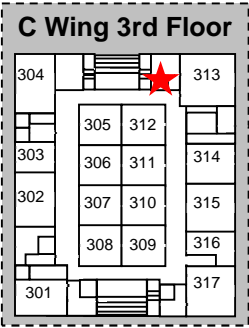

**John F. Kennedy
High School**
6715 Gloria Drive
Sacramento, CA 95831

MERV 8

★ ROOF ACCESS

Gloria Drive