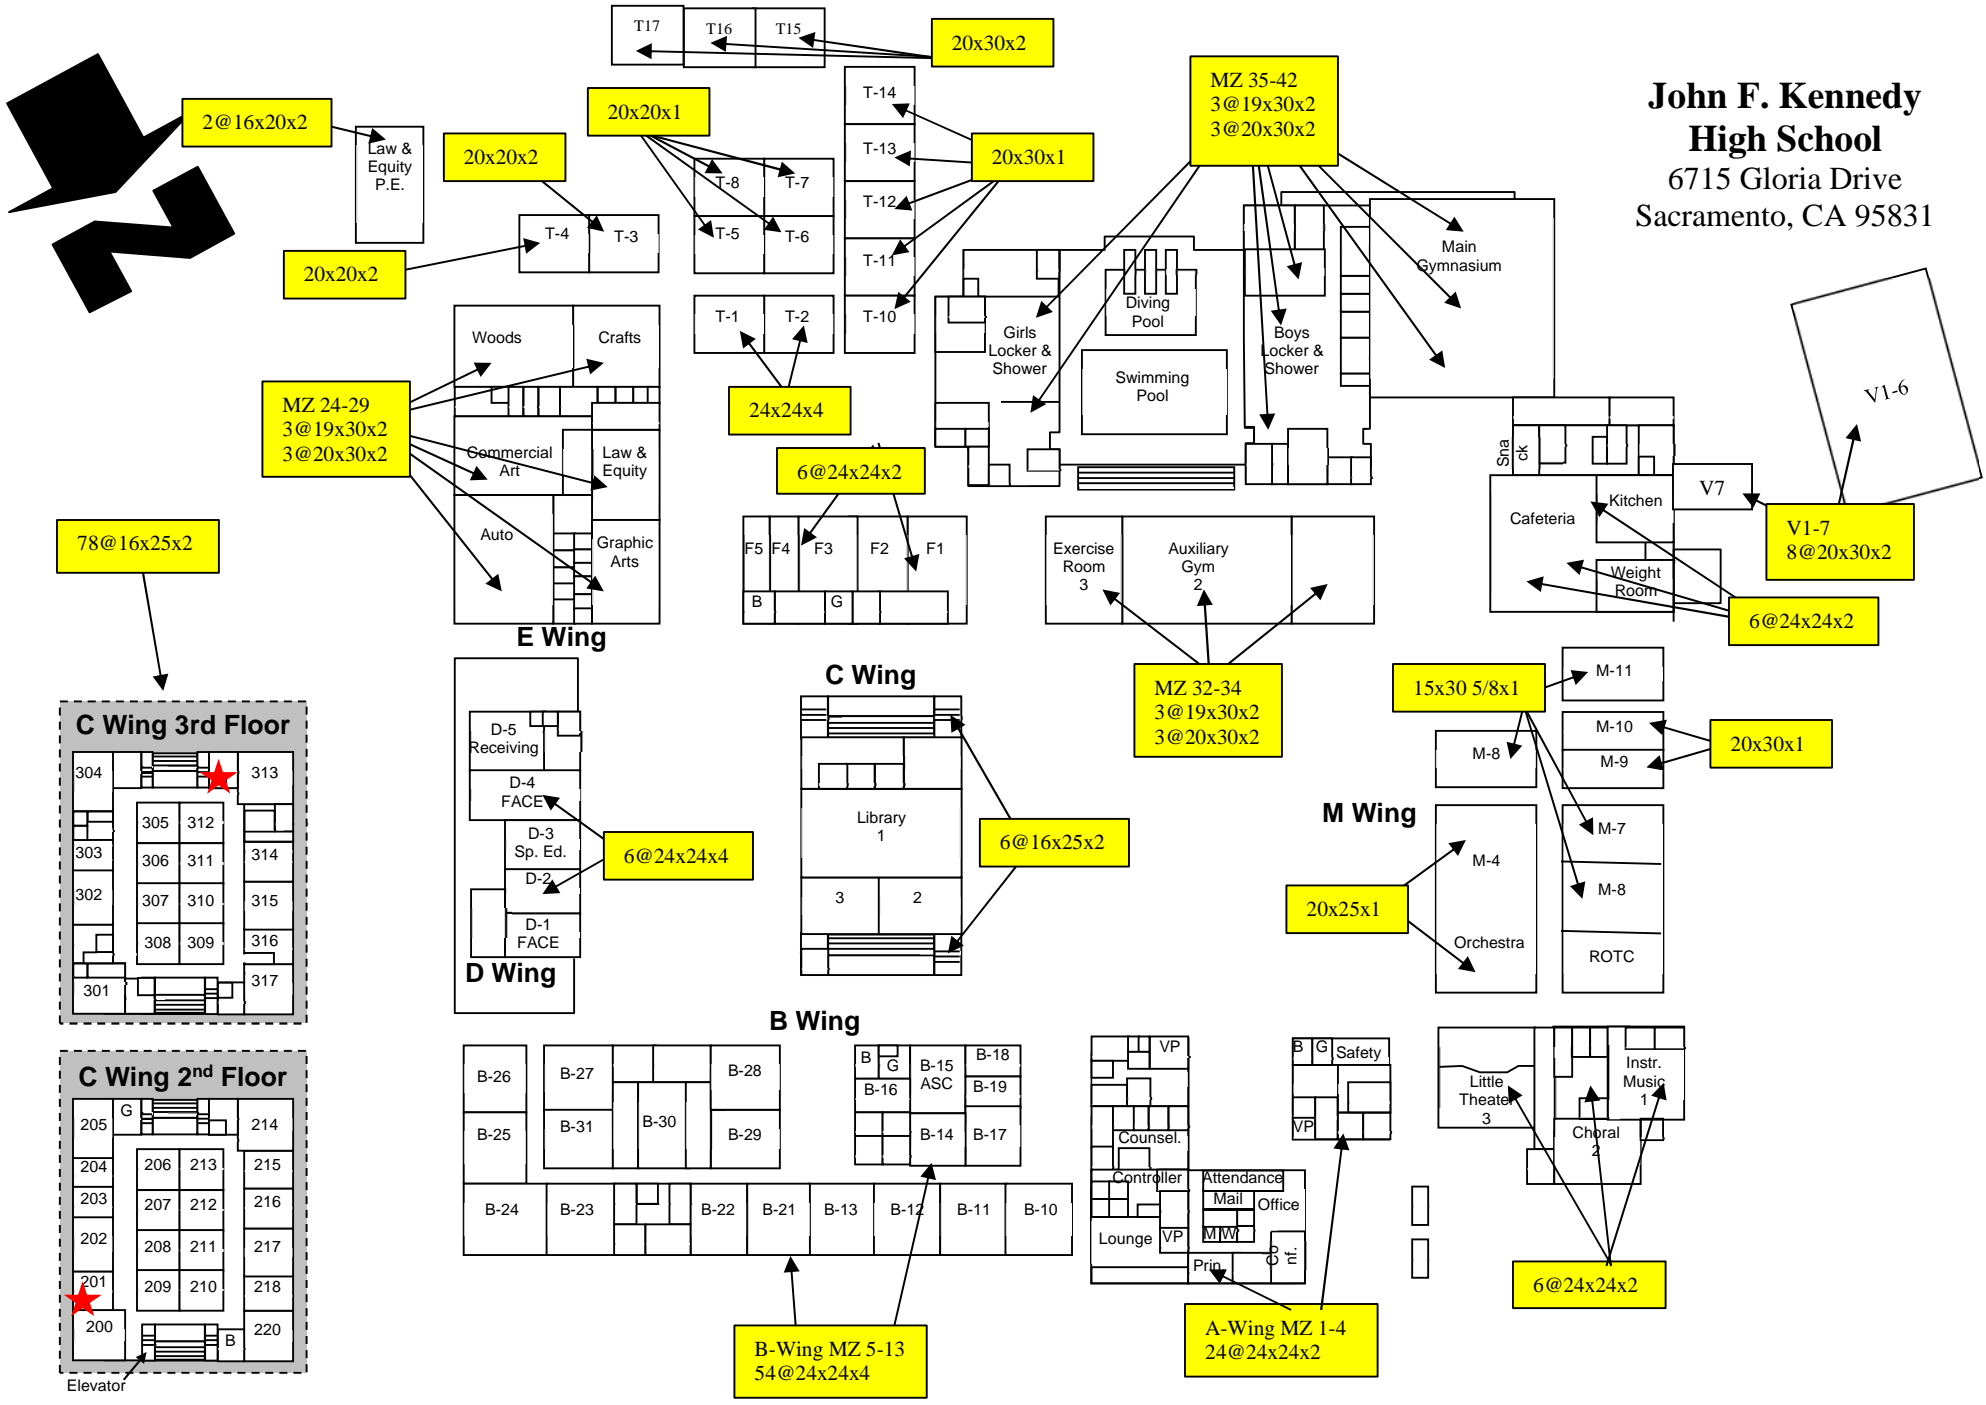

**John F. Kennedy
High School**
6715 Gloria Drive
Sacramento, CA 95831

MERV 8

★ ROOF ACCESS

Gloria Drive