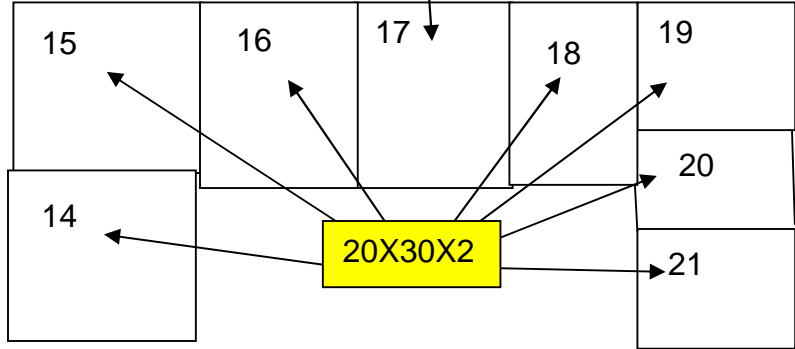

MERV 8

★ ROOF ACCESS

15X30X1

4@16X20X4

**Isadore Cohen
Elementary
School**
9025 Salmon Falls Drive
Sacramento, CA 95826
228-5840