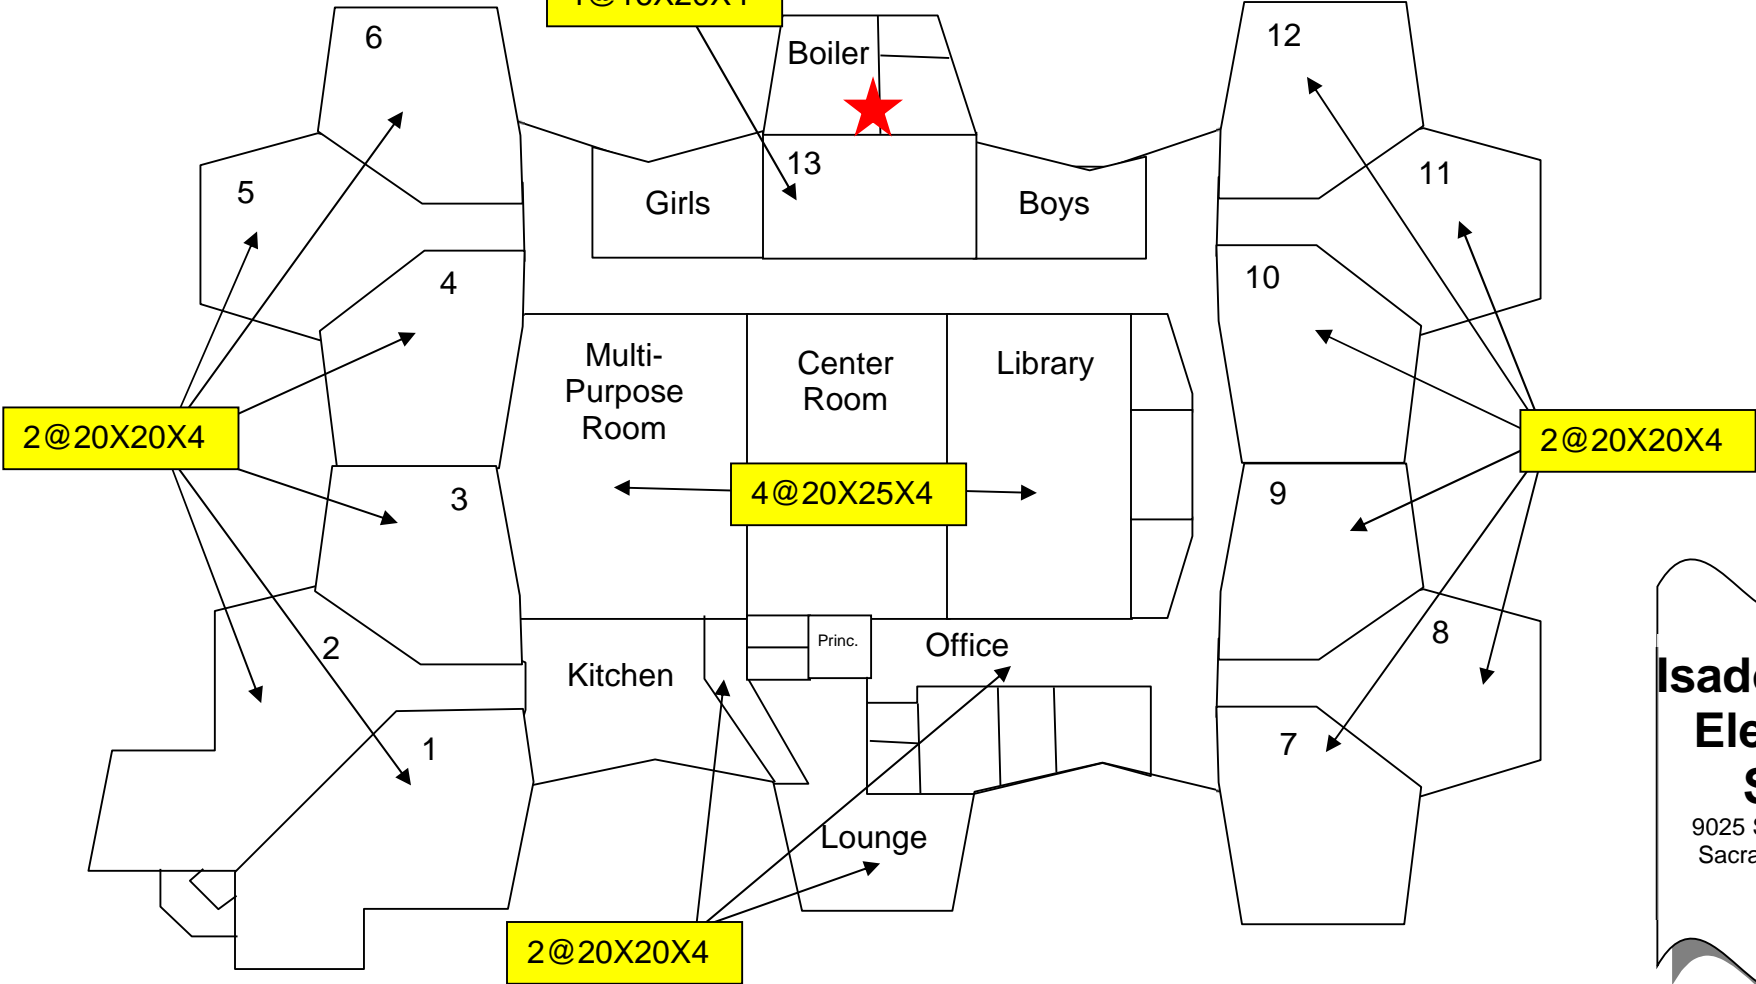

MERV 8

★ ROOF ACCESS

15X30X1

4@16X20X4

**Isadore Cohen
Elementary
School**
9025 Salmon Falls Drive
Sacramento, CA 95826
228-5840