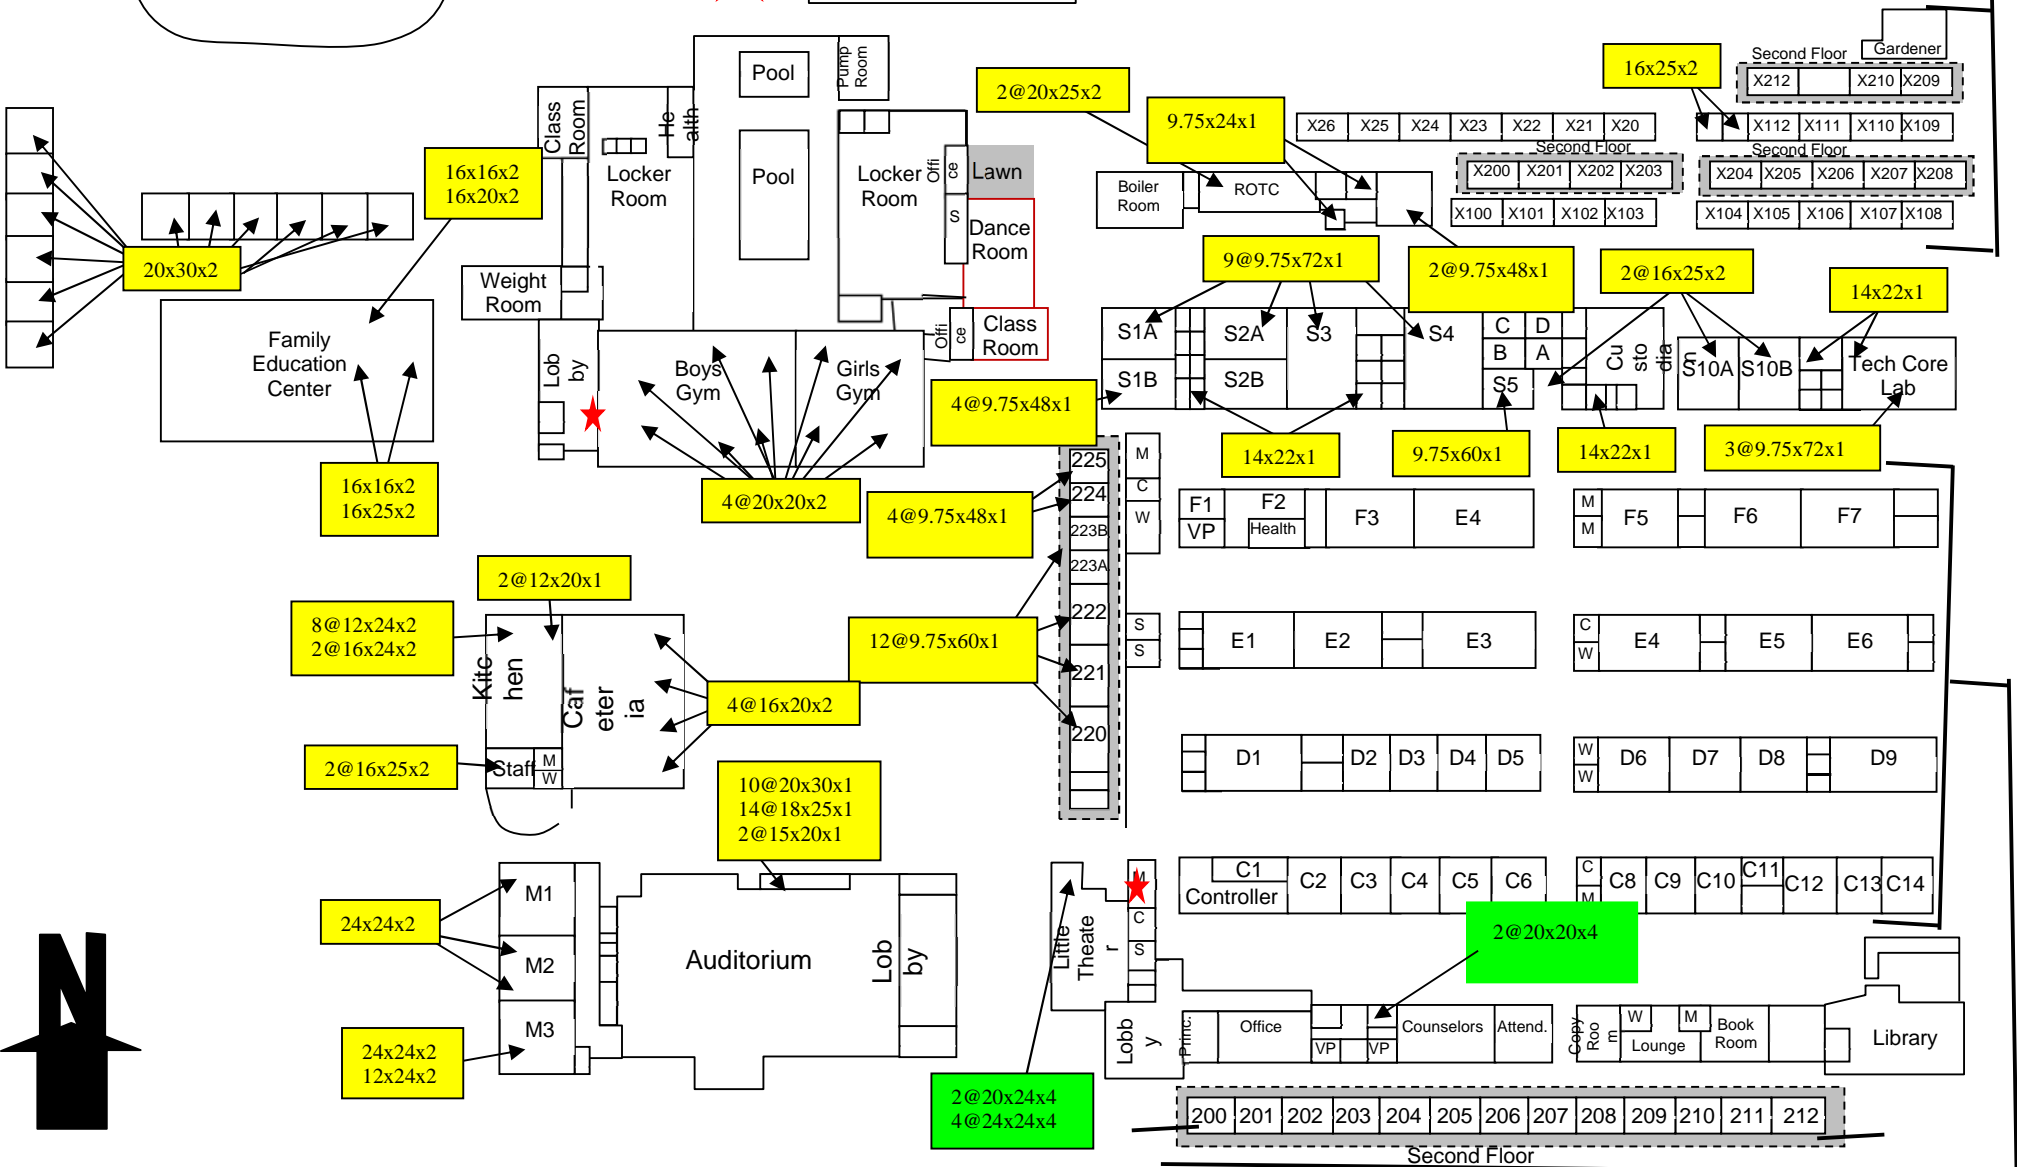

Track
Football
Field

MERV 8

MERV 13

ROOF ACCESS

(X-Wing 110-112,200-212) 2@15x20x1
1@11x22x1
1@12x20x1

**Hiram Johnson
High School**
6879 14th Avenue
Sacramento, CA 95820
277-6300

13@9.75x72x1

C-Wing-52@16x24x4
D-Wing-56@16x24x4
E-Wing-48@16x24x4
F-Wing-48@16x24x4