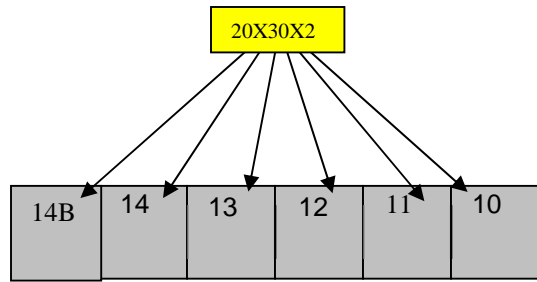

# Elder Creek Elementary School

7934 Lemon Hill Avenue  
Sacramento, CA 95824  
382-5970

Creek

Playground  
Equipment

Parking

1@20X20X2

2@16X25X4

2@16X16X4

20X30X2

14X25X1

4@16X20X4

20X20X1

20X25X4

20X30X2

2@16X25X4

20X30X2