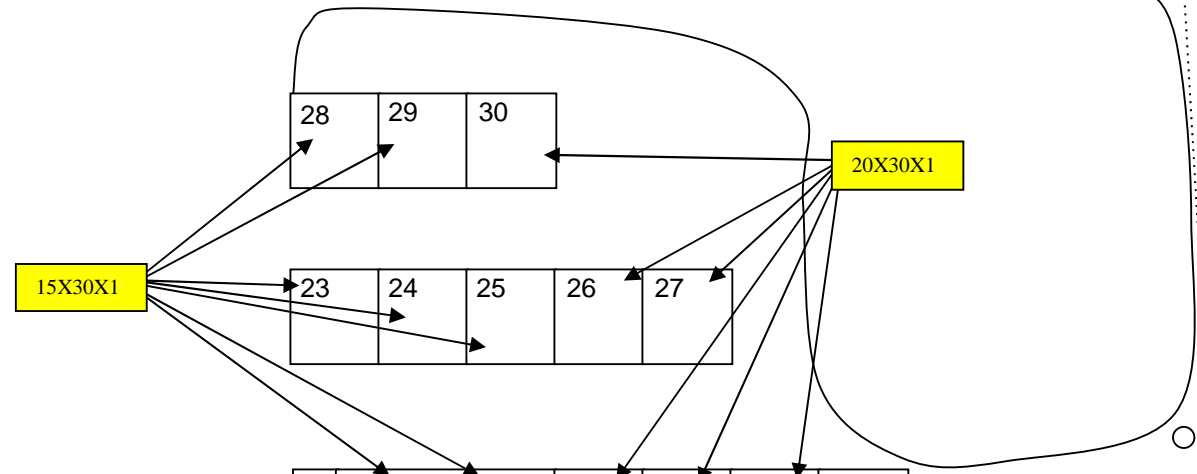

# Elder Creek Elementary School

7934 Lemon Hill Avenue  
Sacramento, CA 95824  
382-5970

Creek

Playground  
Equipment

Parking

1@20X20X2

2@16X25X4

2@16X16X4

20X30X2

14X25X1

4@16X20X4

20X20X1

20X25X4

20X30X2

2@16X25X4

20X30X2