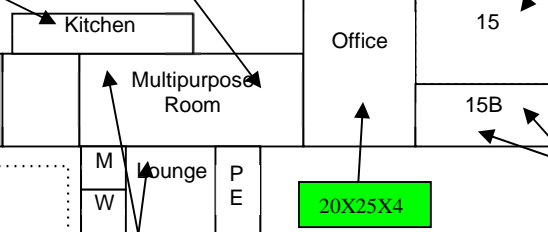

# Elder Creek Elementary School

7934 Lemon Hill Avenue  
Sacramento, CA 95824  
382-5970

Creek

Playground  
Equipment

Parking

1@20X20X2

2@16X25X4

2@16X16X4

20X30X2

14X25X1

4@16X20X4

20X20X1

20X25X4

20X30X2

2@16X25X4

20X30X2