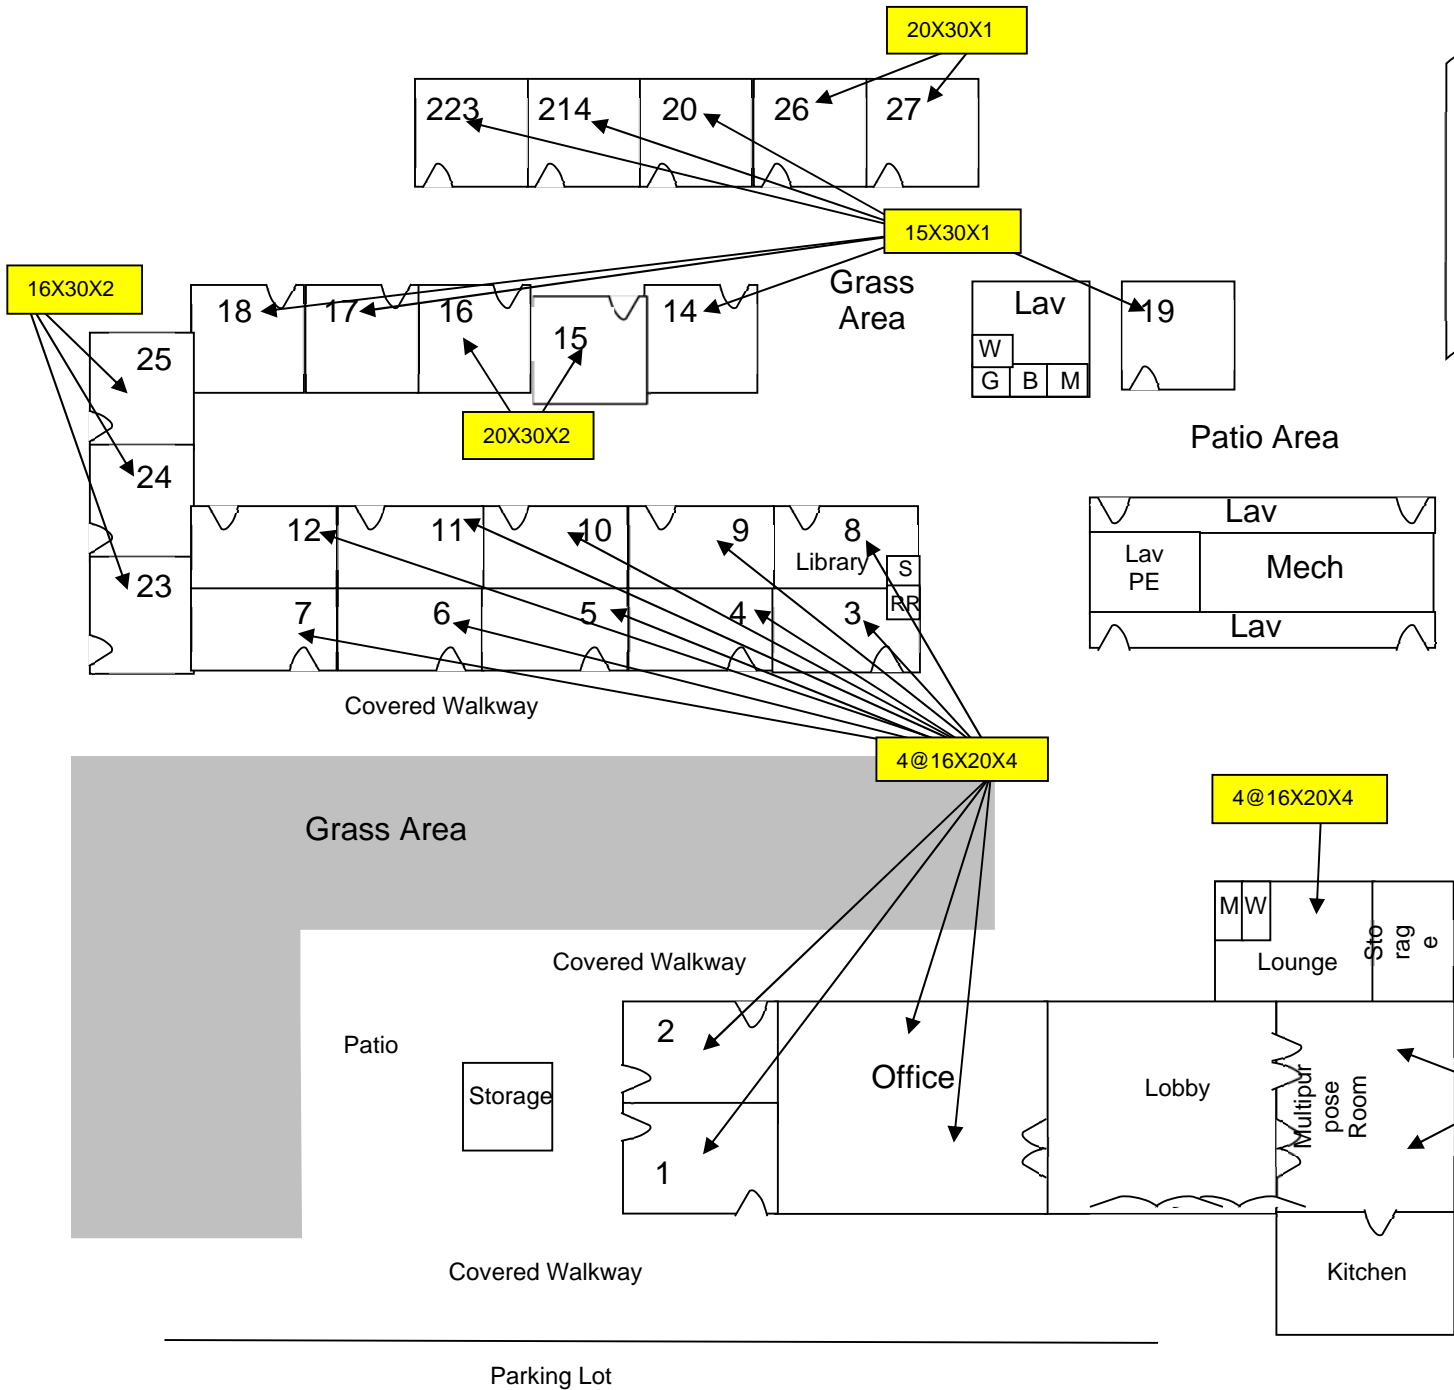

Camellia Basic Elementary School

6600 Cougar Drive
 Sacramento, CA 95828
 382-5980

MERV8