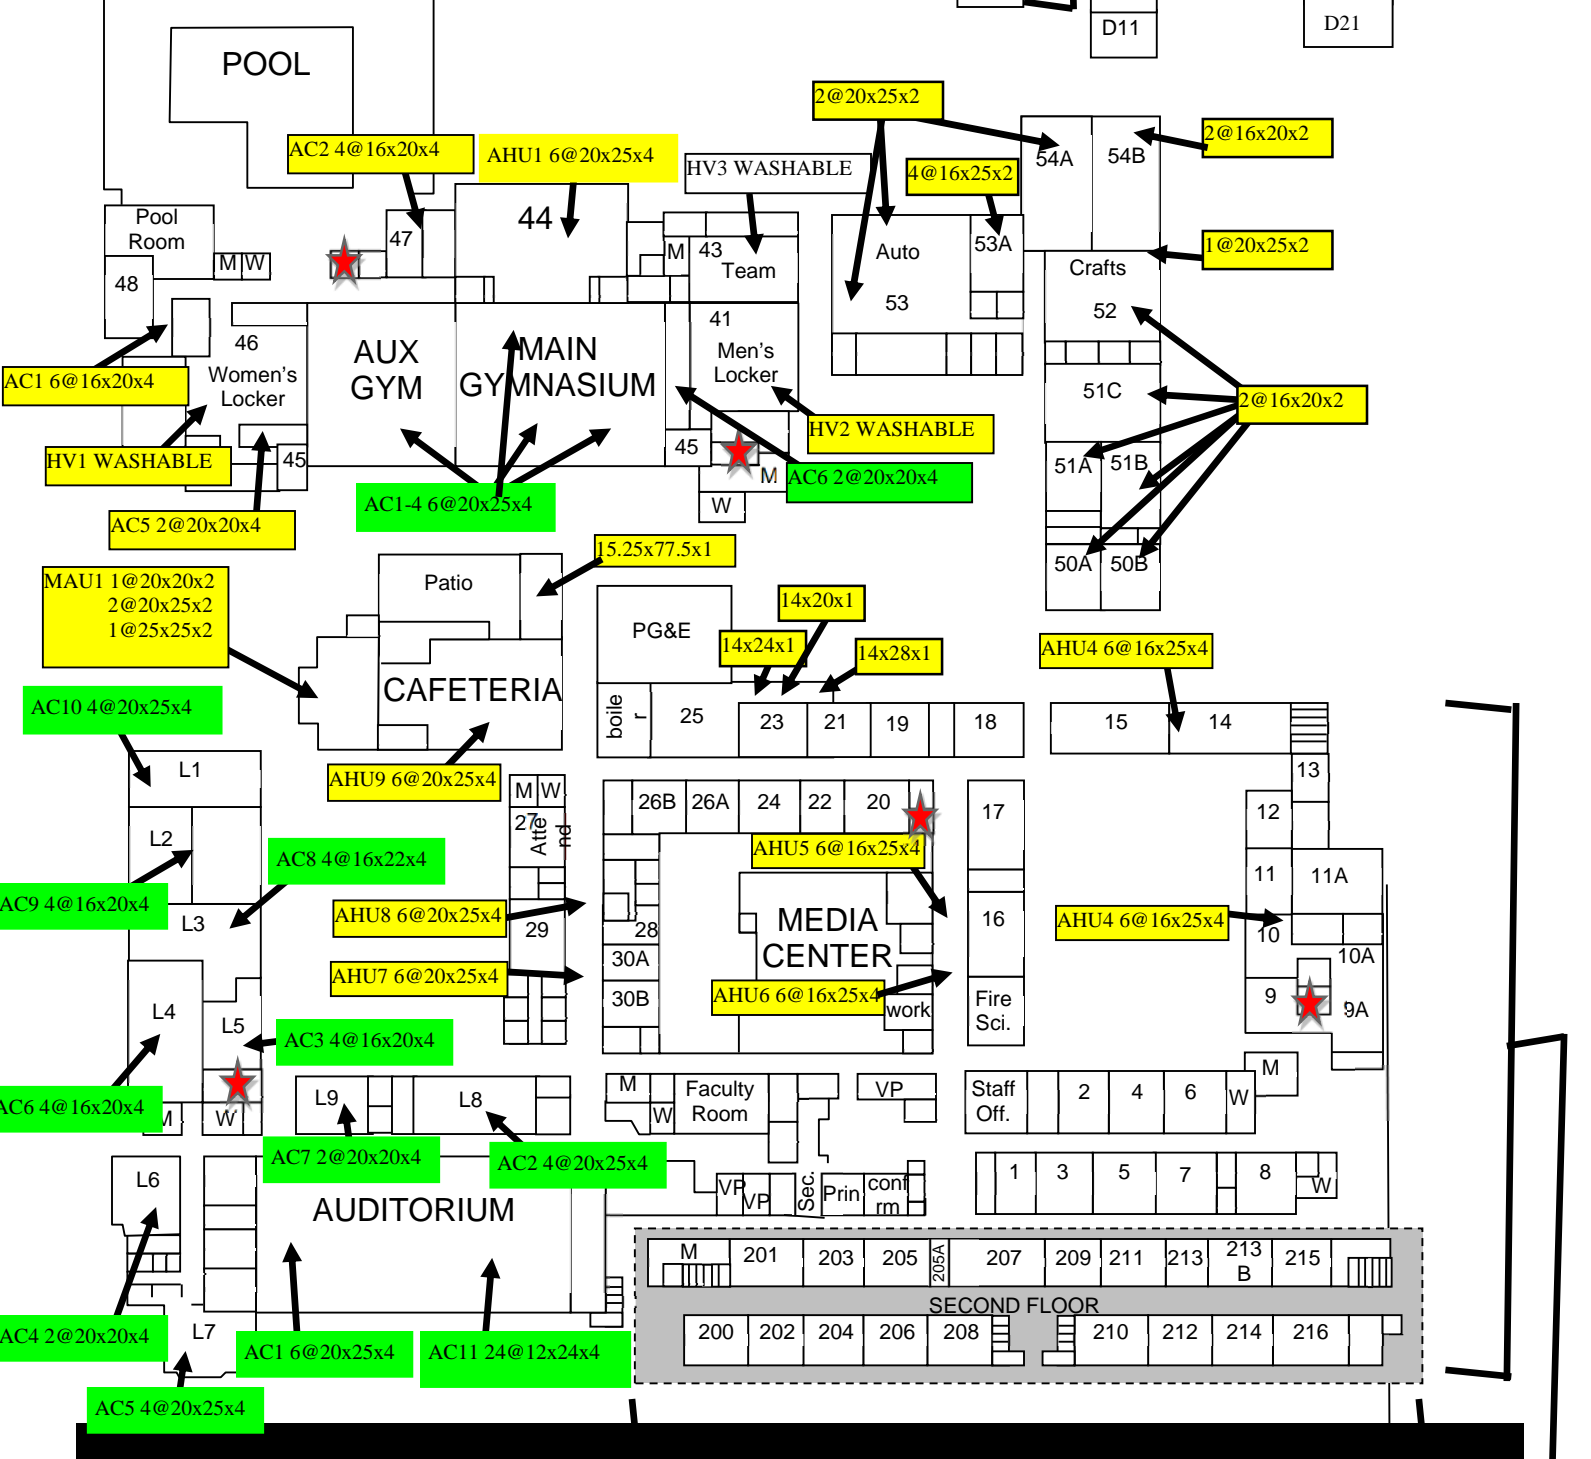

MERV8

★ ROOF ACCESS  
MERV 13

DWing Lower  
40@16x20x2

6@20x30x2

DWing Upper  
44@16x20x2

**C. K. McClatchy High School**  
 3066 Freeport Blvd.  
 Sacramento, CA 95818  
 264-4400

**MAIN BUILDING**  
 8@15.25X41.5X1  
 6@15.25X53.5X1  
 12@15.25X65.5X1  
 23@15.25X77.5X1