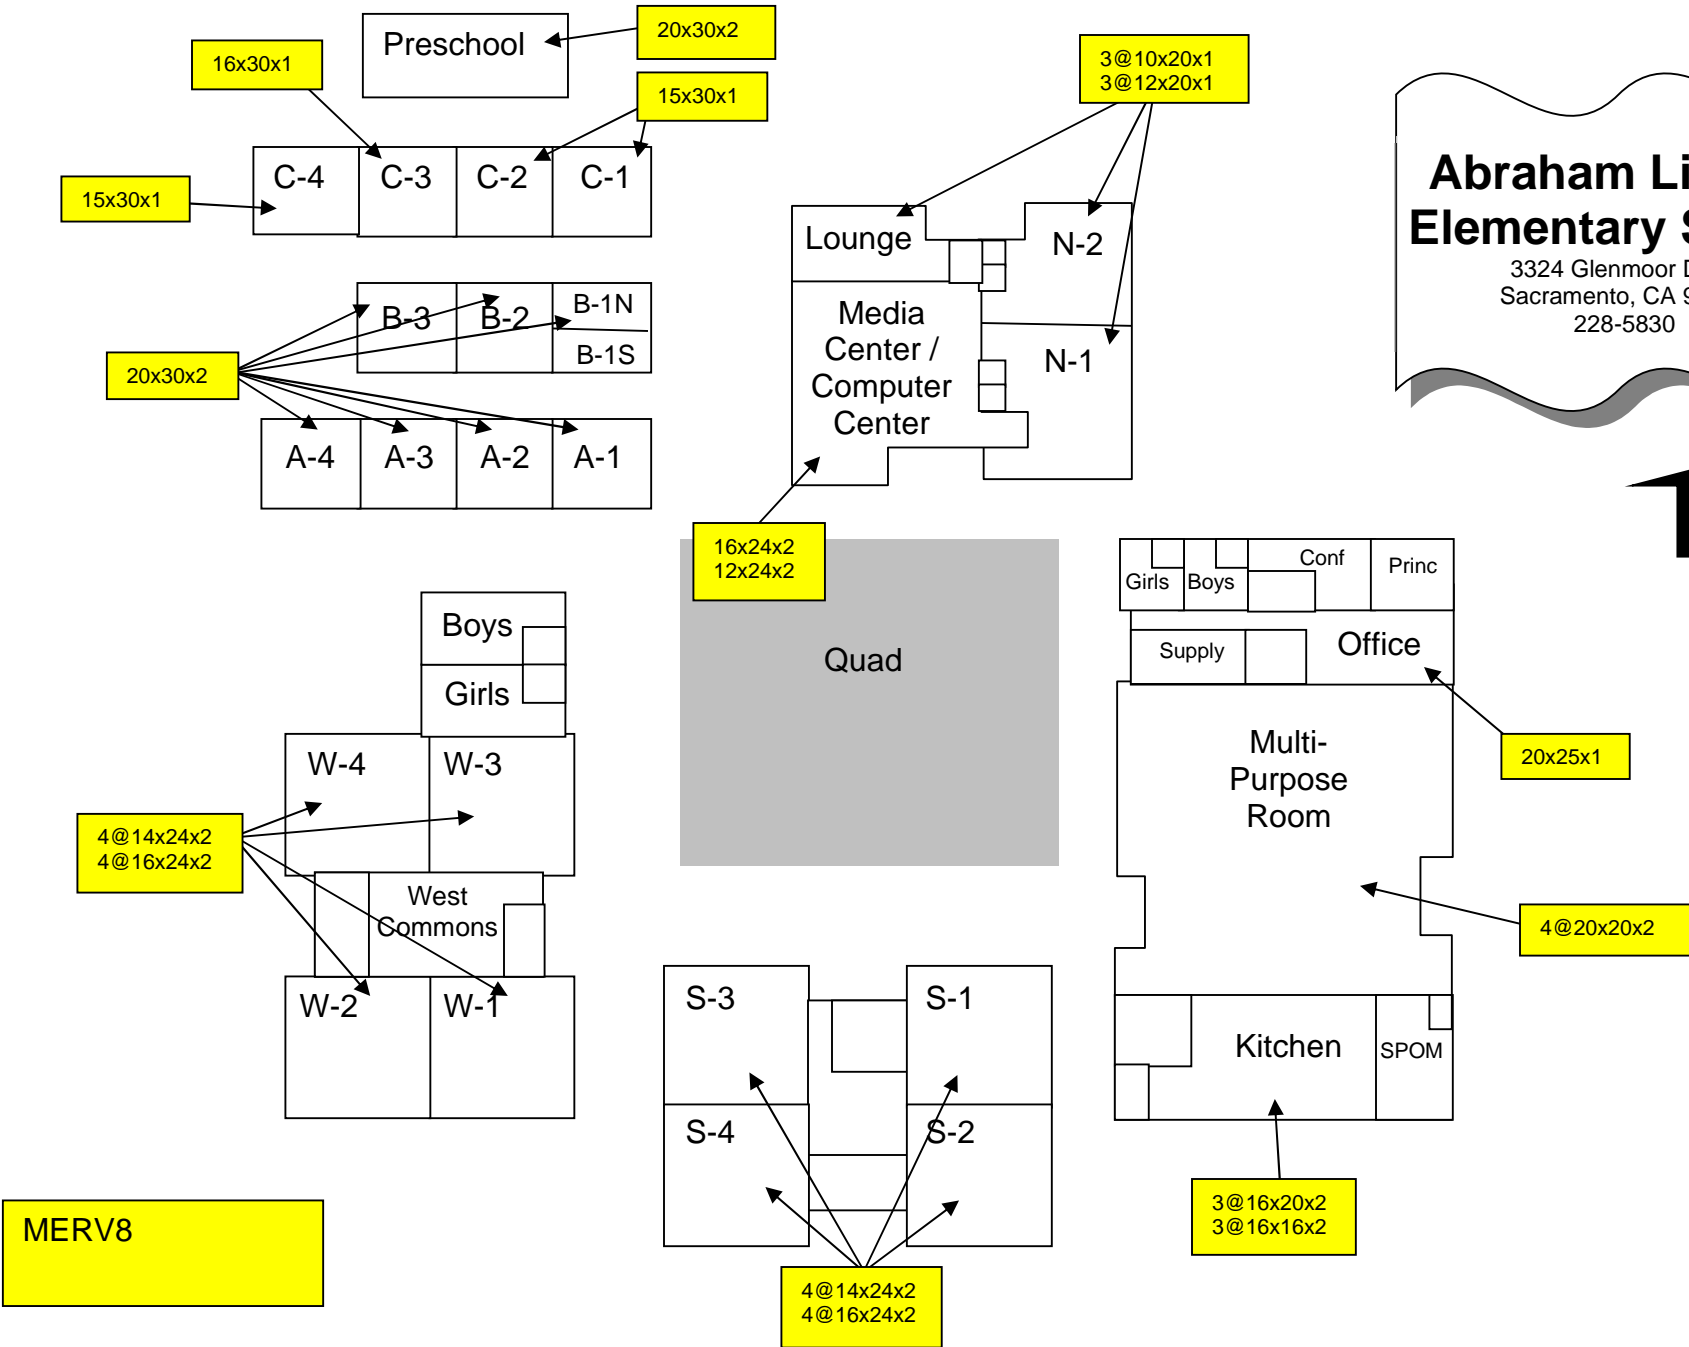

**Abraham Lincoln Elementary School**  
 3324 Glenmoor Drive  
 Sacramento, CA 95827  
 228-5830

MERV8