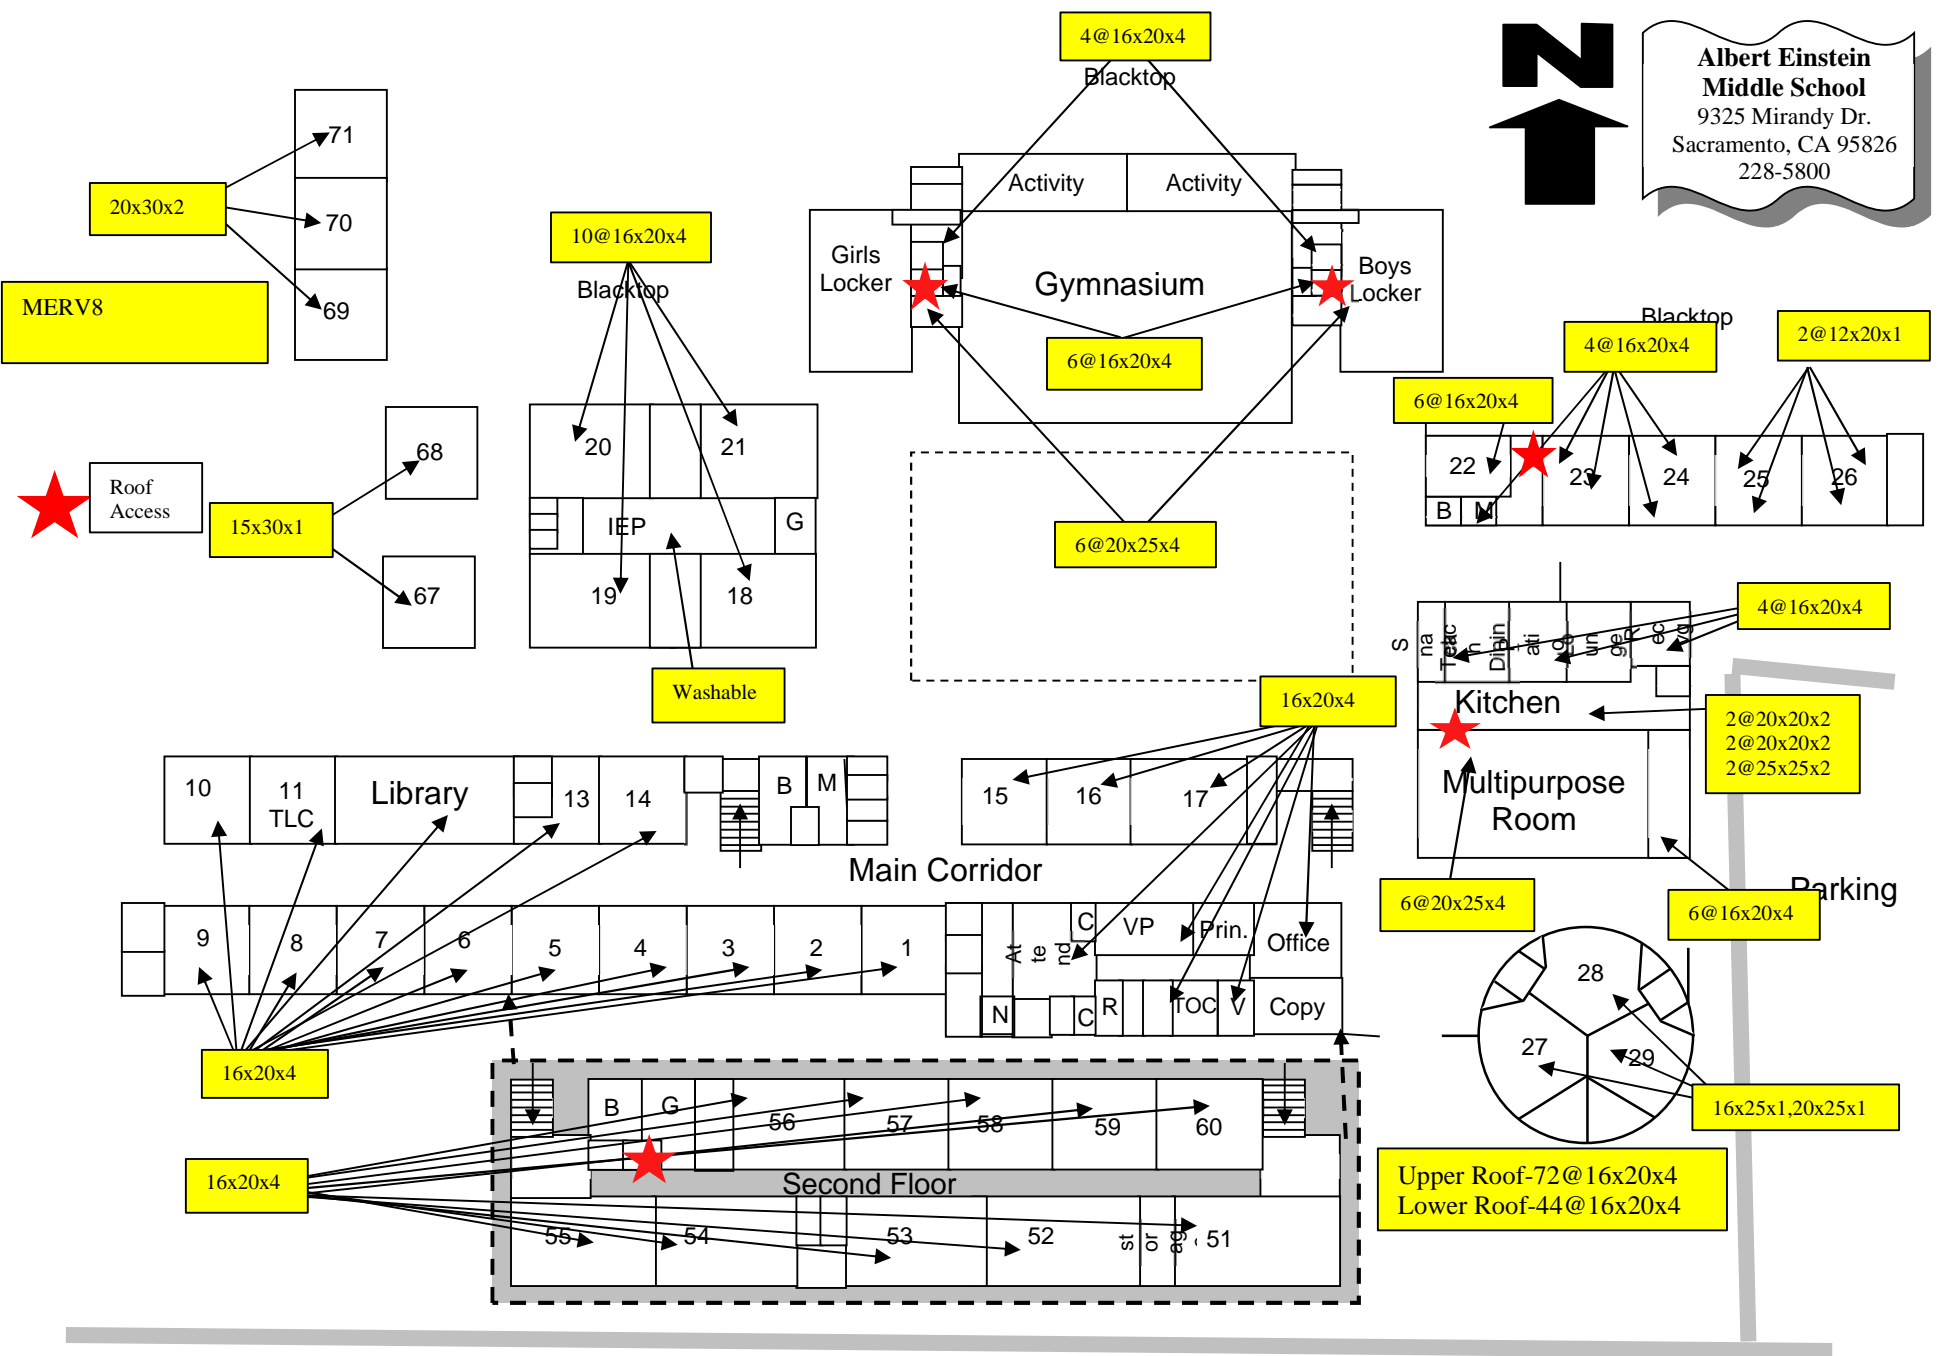

Albert Einstein Middle School
 9325 Mirandy Dr.
 Sacramento, CA 95826
 228-5800

Mirandy Drive