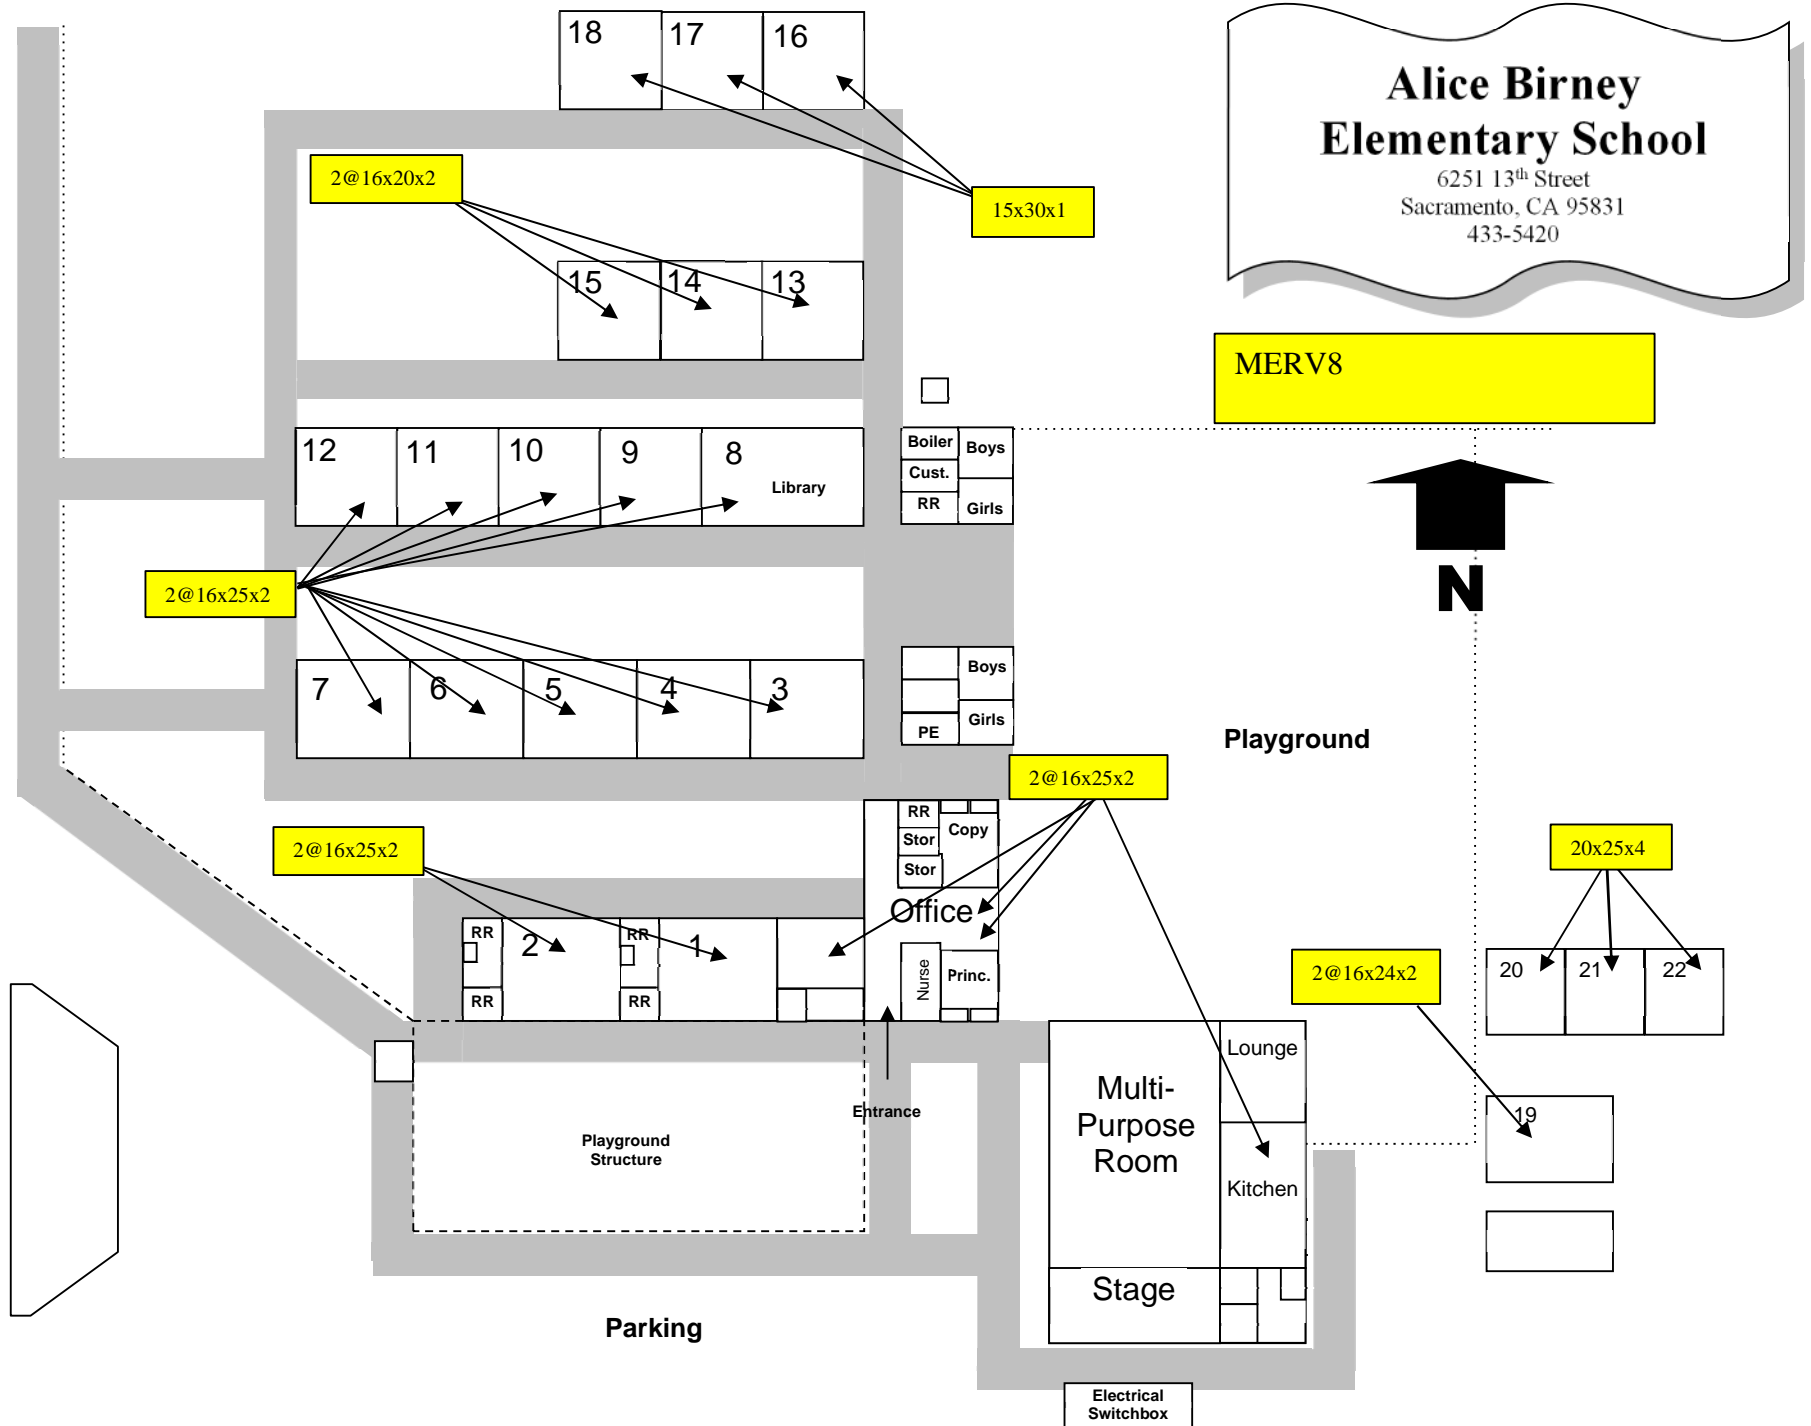

Alice Birney Elementary School

6251 13th Street
 Sacramento, CA 95831
 433-5420

MERV8

N

Playground

Parking

Electrical Switchbox